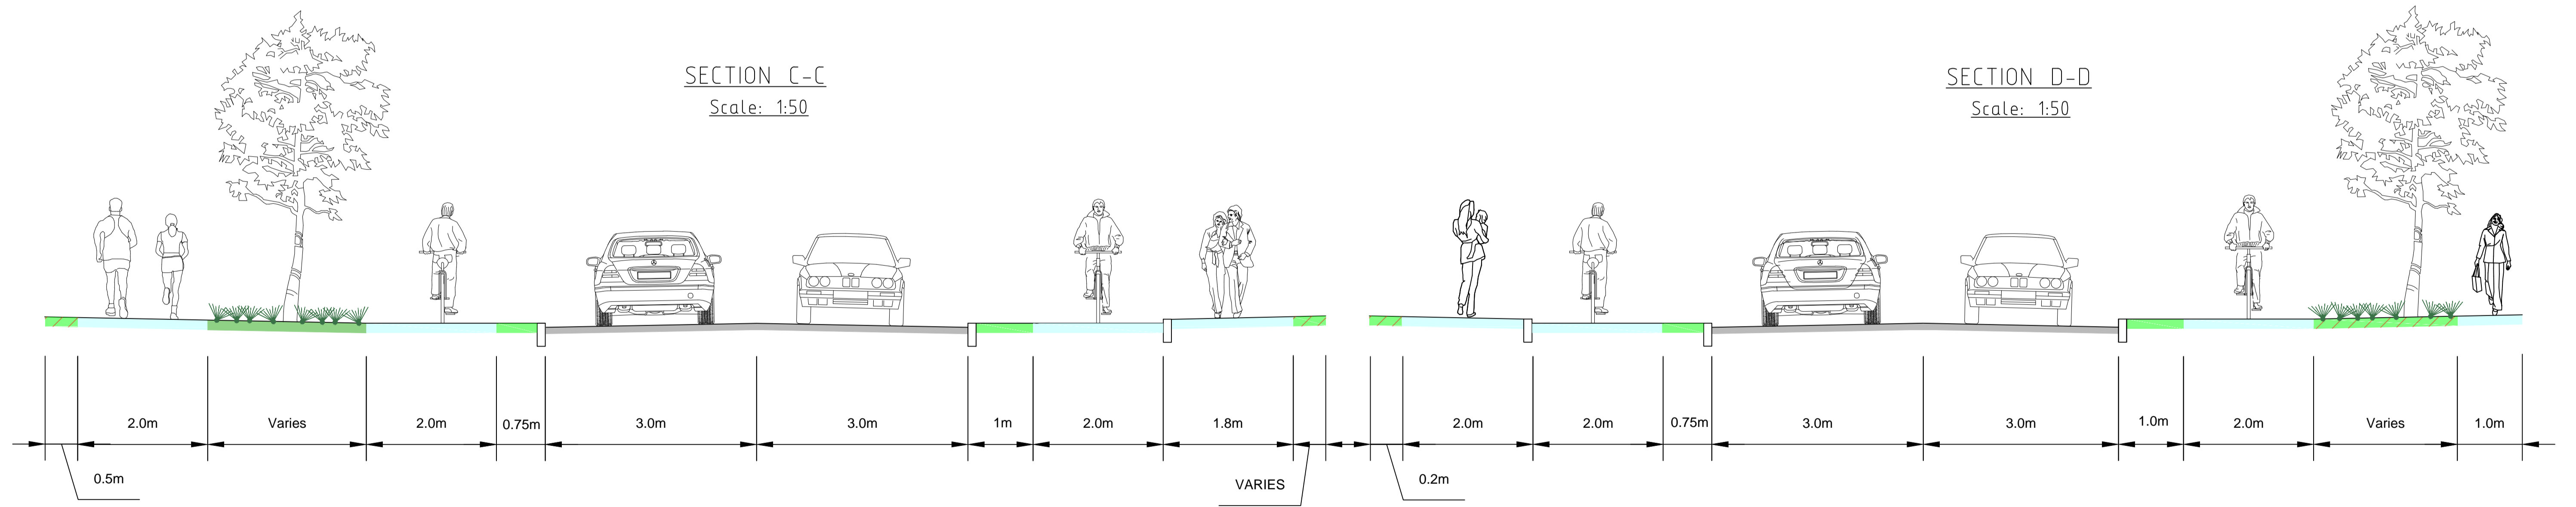

ROADPLAN
CONSULTING

7 Ormonde Road,
Kilkenny
Tel: +353(0)567795800
e-mail: info@roadplan.ie

NOTES

LEGEND

- VRU Facility
- Existing tree to be removed
- Proposed medium sized pollinator-friendly tree
- Existing tree to be retained
- Existing hedge to be retained
- Carriageway
- Low level pollinator friendly planting
- Proposed grass verge
- Existing grass verge to be reinstated

No.	Revision	Date	By	Chk'd	App'd
Designed:	GF	Checked:	GF	Approved:	DD

Project Title: N77 Abbeylax Road - Cycle and Pedestrian Improvement Scheme			
Drawing Title: Landscaping- Sheet 2 of 3			
Drawn by: VD	Sheet Size: A1	Scale: As shown	Date: Dec '21
Drawing Number: 21013-01-0014			Revision: -

SECTION E-E
Scale: 1:50

SECTION F-F
Scale: 1:50

7 Ormonde Road,
Kilkenny
Tel: +353(0)567795800
e-mail: info@roadplan.ie

NOTES

LEGEND

- VRU Facility
- Existing tree to be removed
- Proposed medium sized pollinator-friendly tree
- Existing tree to be retained
- Existing hedge to be retained
- Carriageway
- Low level pollinator friendly planting
- Proposed grass verge
- Existing grass verge to be reinstated

No.	Revision	Date	By	Chk'd	App'd

Project Title: N77 Abbyleix Road - Cycle and Pedestrian Improvement Scheme			
Drawing Title: Landscaping- Sheet 3 of 3			
Drawn by: VD	Sheet Size: A1	Scale: As shown	Date: Dec '21
Drawing Number: 21013-01-0015		Revision: -	