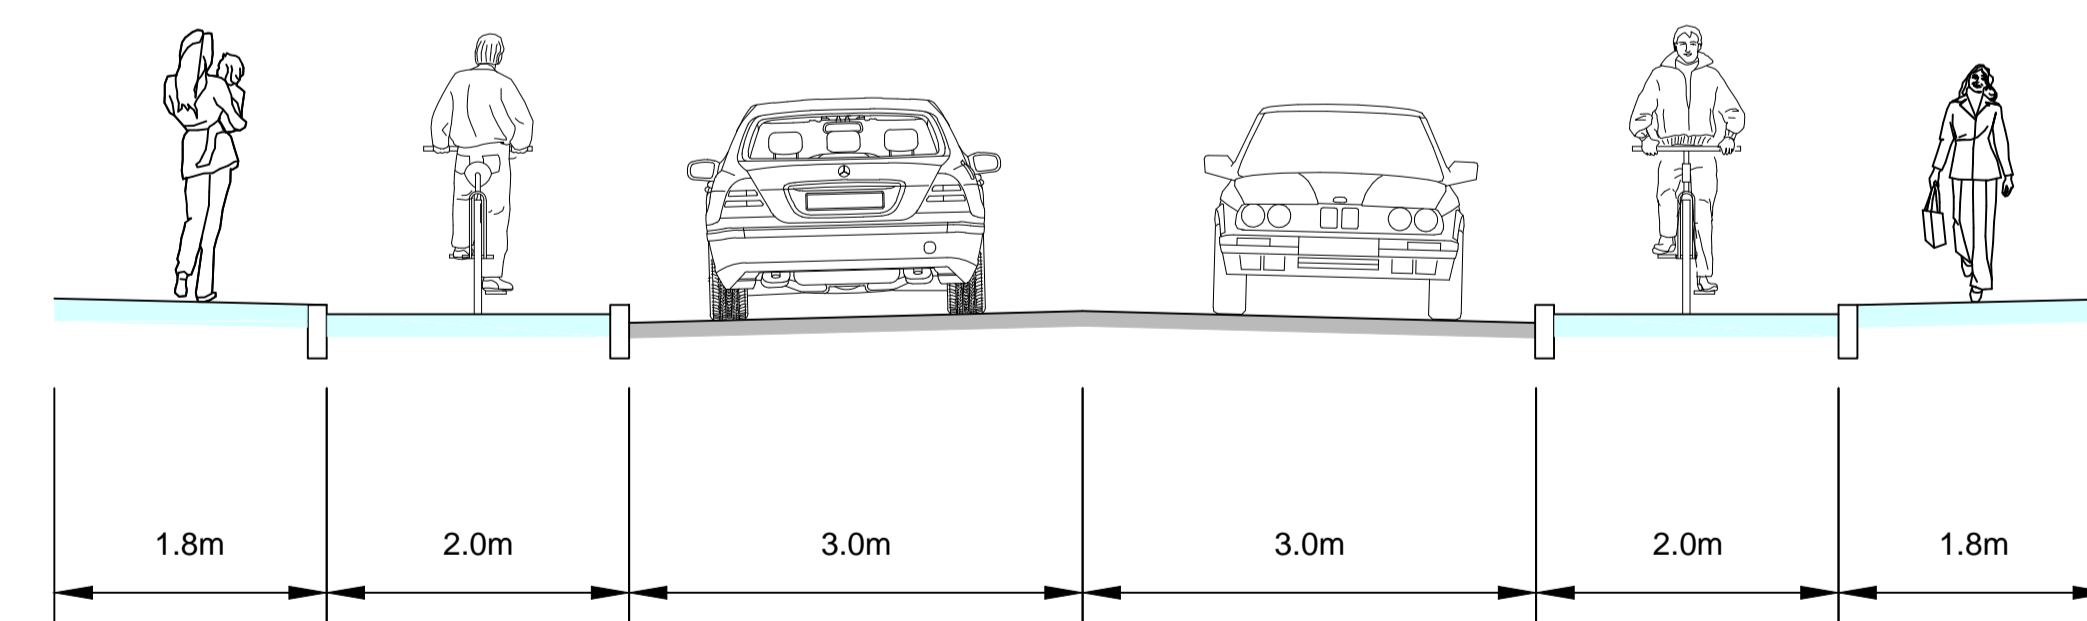

SECTION E-E
Scale: 1:50

SECTION F-F
Scale: 1:50

7 Ormonde Road,
Kilkenny
Tel: +353(0)567795800
e-mail: info@roadplan.ie

NOTES

LEGEND

- VRU Facility
- Existing tree to be removed
- Proposed medium sized pollinator-friendly tree
- Existing tree to be retained
- Existing hedge to be retained
- Carriageway
- Low level pollinator friendly planting
- Proposed grass verge
- Existing grass verge to be reinstated

No.	Revision	Date	By	Chk'd	App'd

Project Title: N77 Abbyleix Road - Cycle and Pedestrian Improvement Scheme			
Drawing Title: Landscaping- Sheet 3 of 3			
Drawn by: VD	Sheet Size: A1	Scale: As shown	Date: Dec '21
Drawing Number: 21013-01-0015		Revision: -	