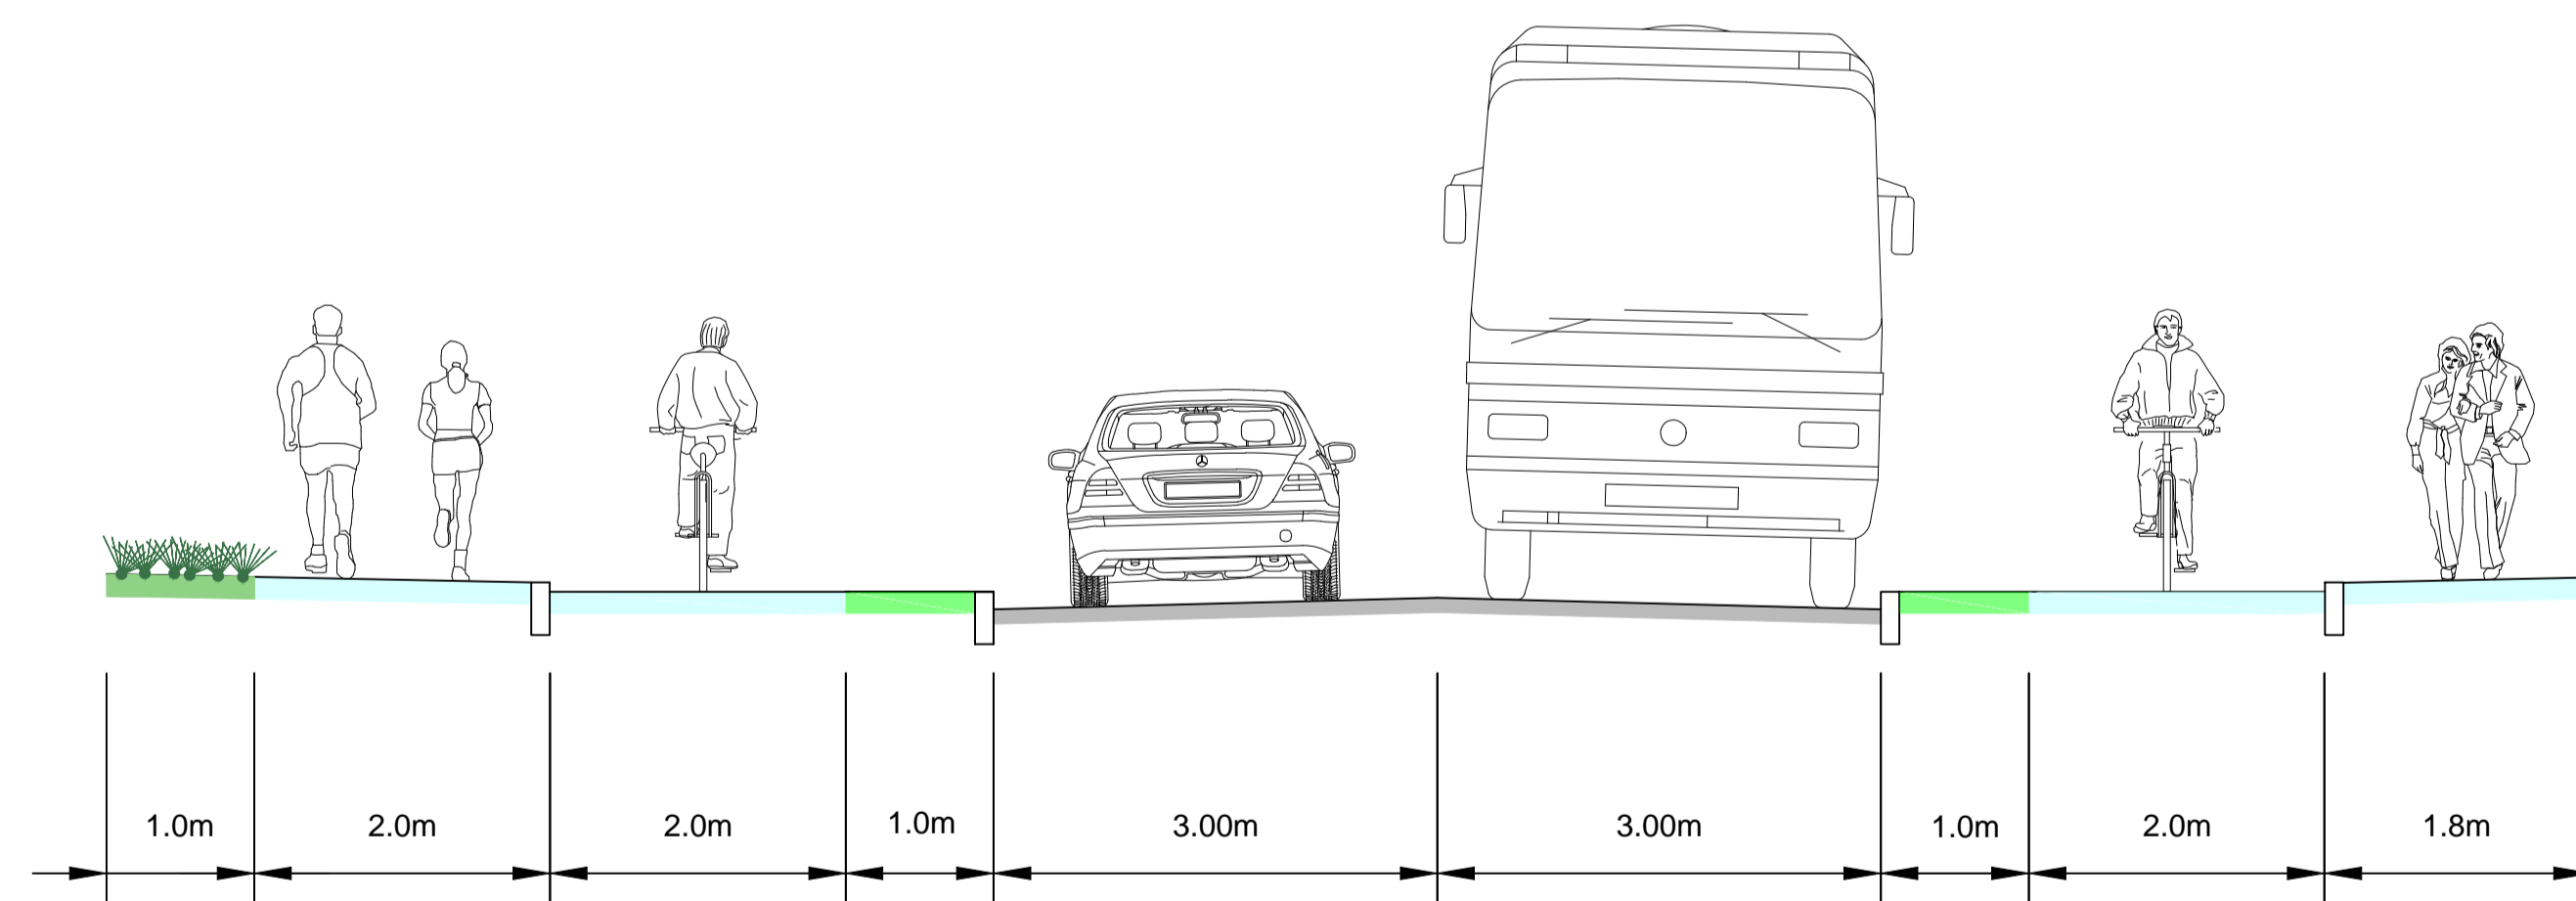

ROADPLAN
CONSULTING

7 Ormonde Road,
Kilkenny
Tel: +353(0)567795800
e-mail: info@roadplan.ie

NOTES

LEGEND

- VRU Facility
- Existing tree to be removed
- Proposed medium sized pollinator-friendly tree
- Existing tree to be retained
- Existing hedge to be retained
- Carriageway
- Low level pollinator friendly planting
- Proposed grass verge
- Existing grass verge to be reinstated

No.	Revision	Date	By	Chk'd	App'd
Designed:	GF	Checked:	GF	Approved:	DD

Project Title: N77 Abbeylax Road - Cycle and Pedestrian Improvement Scheme			
Drawing Title: Landscaping- Sheet 2 of 3			
Drawn by: VD	Sheet Size: A1	Scale: As shown	Date: Dec '21
Drawing Number: 21013-01-0014			Revision: -

SECTION E-E
Scale: 1:50

SECTION F-F
Scale: 1:50

7 Ormonde Road,
Kilkenny
Tel: +353(0)567795800
e-mail: info@roadplan.ie

NOTES

LEGEND

- VRU Facility
- Existing tree to be removed
- Proposed medium sized pollinator-friendly tree
- Existing tree to be retained
- Existing hedge to be retained
- Carriageway
- Low level pollinator friendly planting
- Proposed grass verge
- Existing grass verge to be reinstated

No.	Revision	Date	By	Chk'd	App'd

Project Title: N77 Abbyleix Road - Cycle and Pedestrian Improvement Scheme			
Drawing Title: Landscaping- Sheet 3 of 3			
Drawn by: VD	Sheet Size: A1	Scale: As shown	Date: Dec '21
Drawing Number: 21013-01-0015		Revision: -	