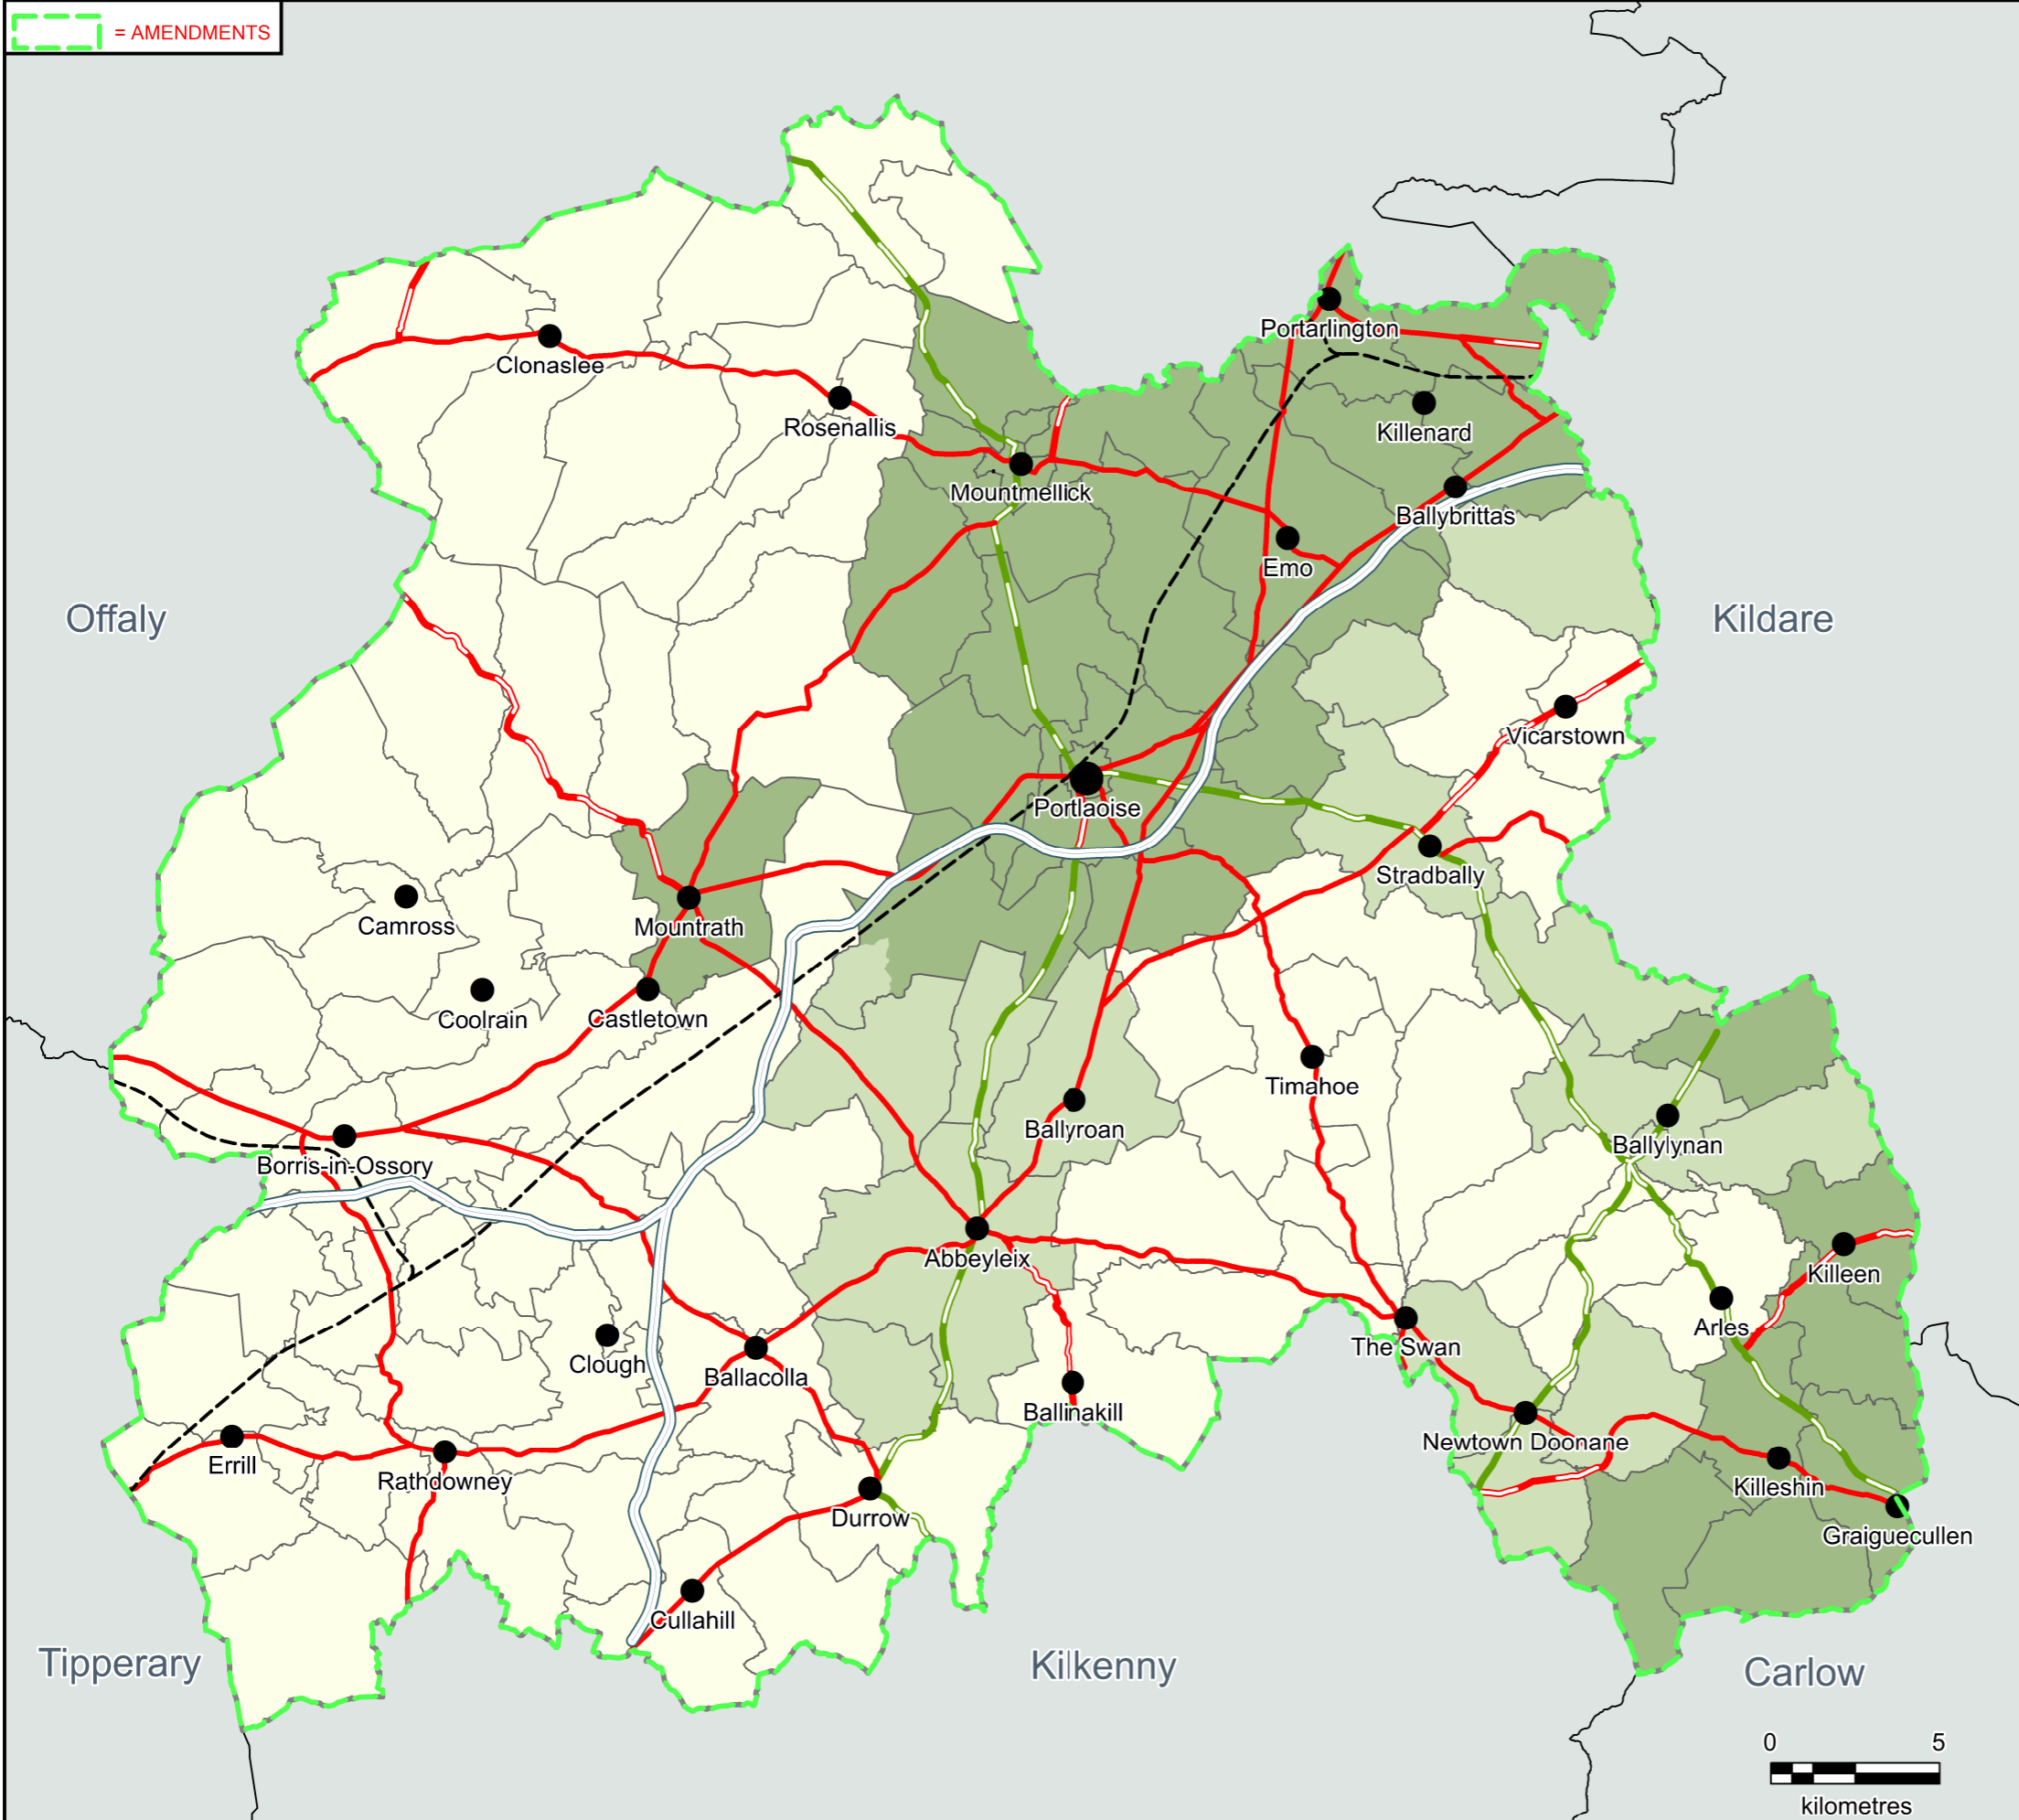

**DRAFT LAOIS COUNTY COUNCIL  
COUNTY DEVELOPMENT PLAN  
2021-2027**

= AMENDMENTS

**Legend:**

- Areas Under Strong Urban Influence
- Stronger Rural Areas
- Structural Weak Areas
- Town/Village
- Motorway
- National Secondary Roads
- Strategic Regional Roads
- Regional Roads
- Railway Routes
- County Boundary
- DED Boundaries

**MAP 4.1 - RURAL  
AREA DESIGNATIONS**

**LAOIS COUNTY COUNCIL  
FORWARD PLANNING SECTION**

Drawn: Bryan Scully	Checked: David O'Hara & Clíodhna Scanlon	Approved: Angela McEvoy
------------------------	--	----------------------------