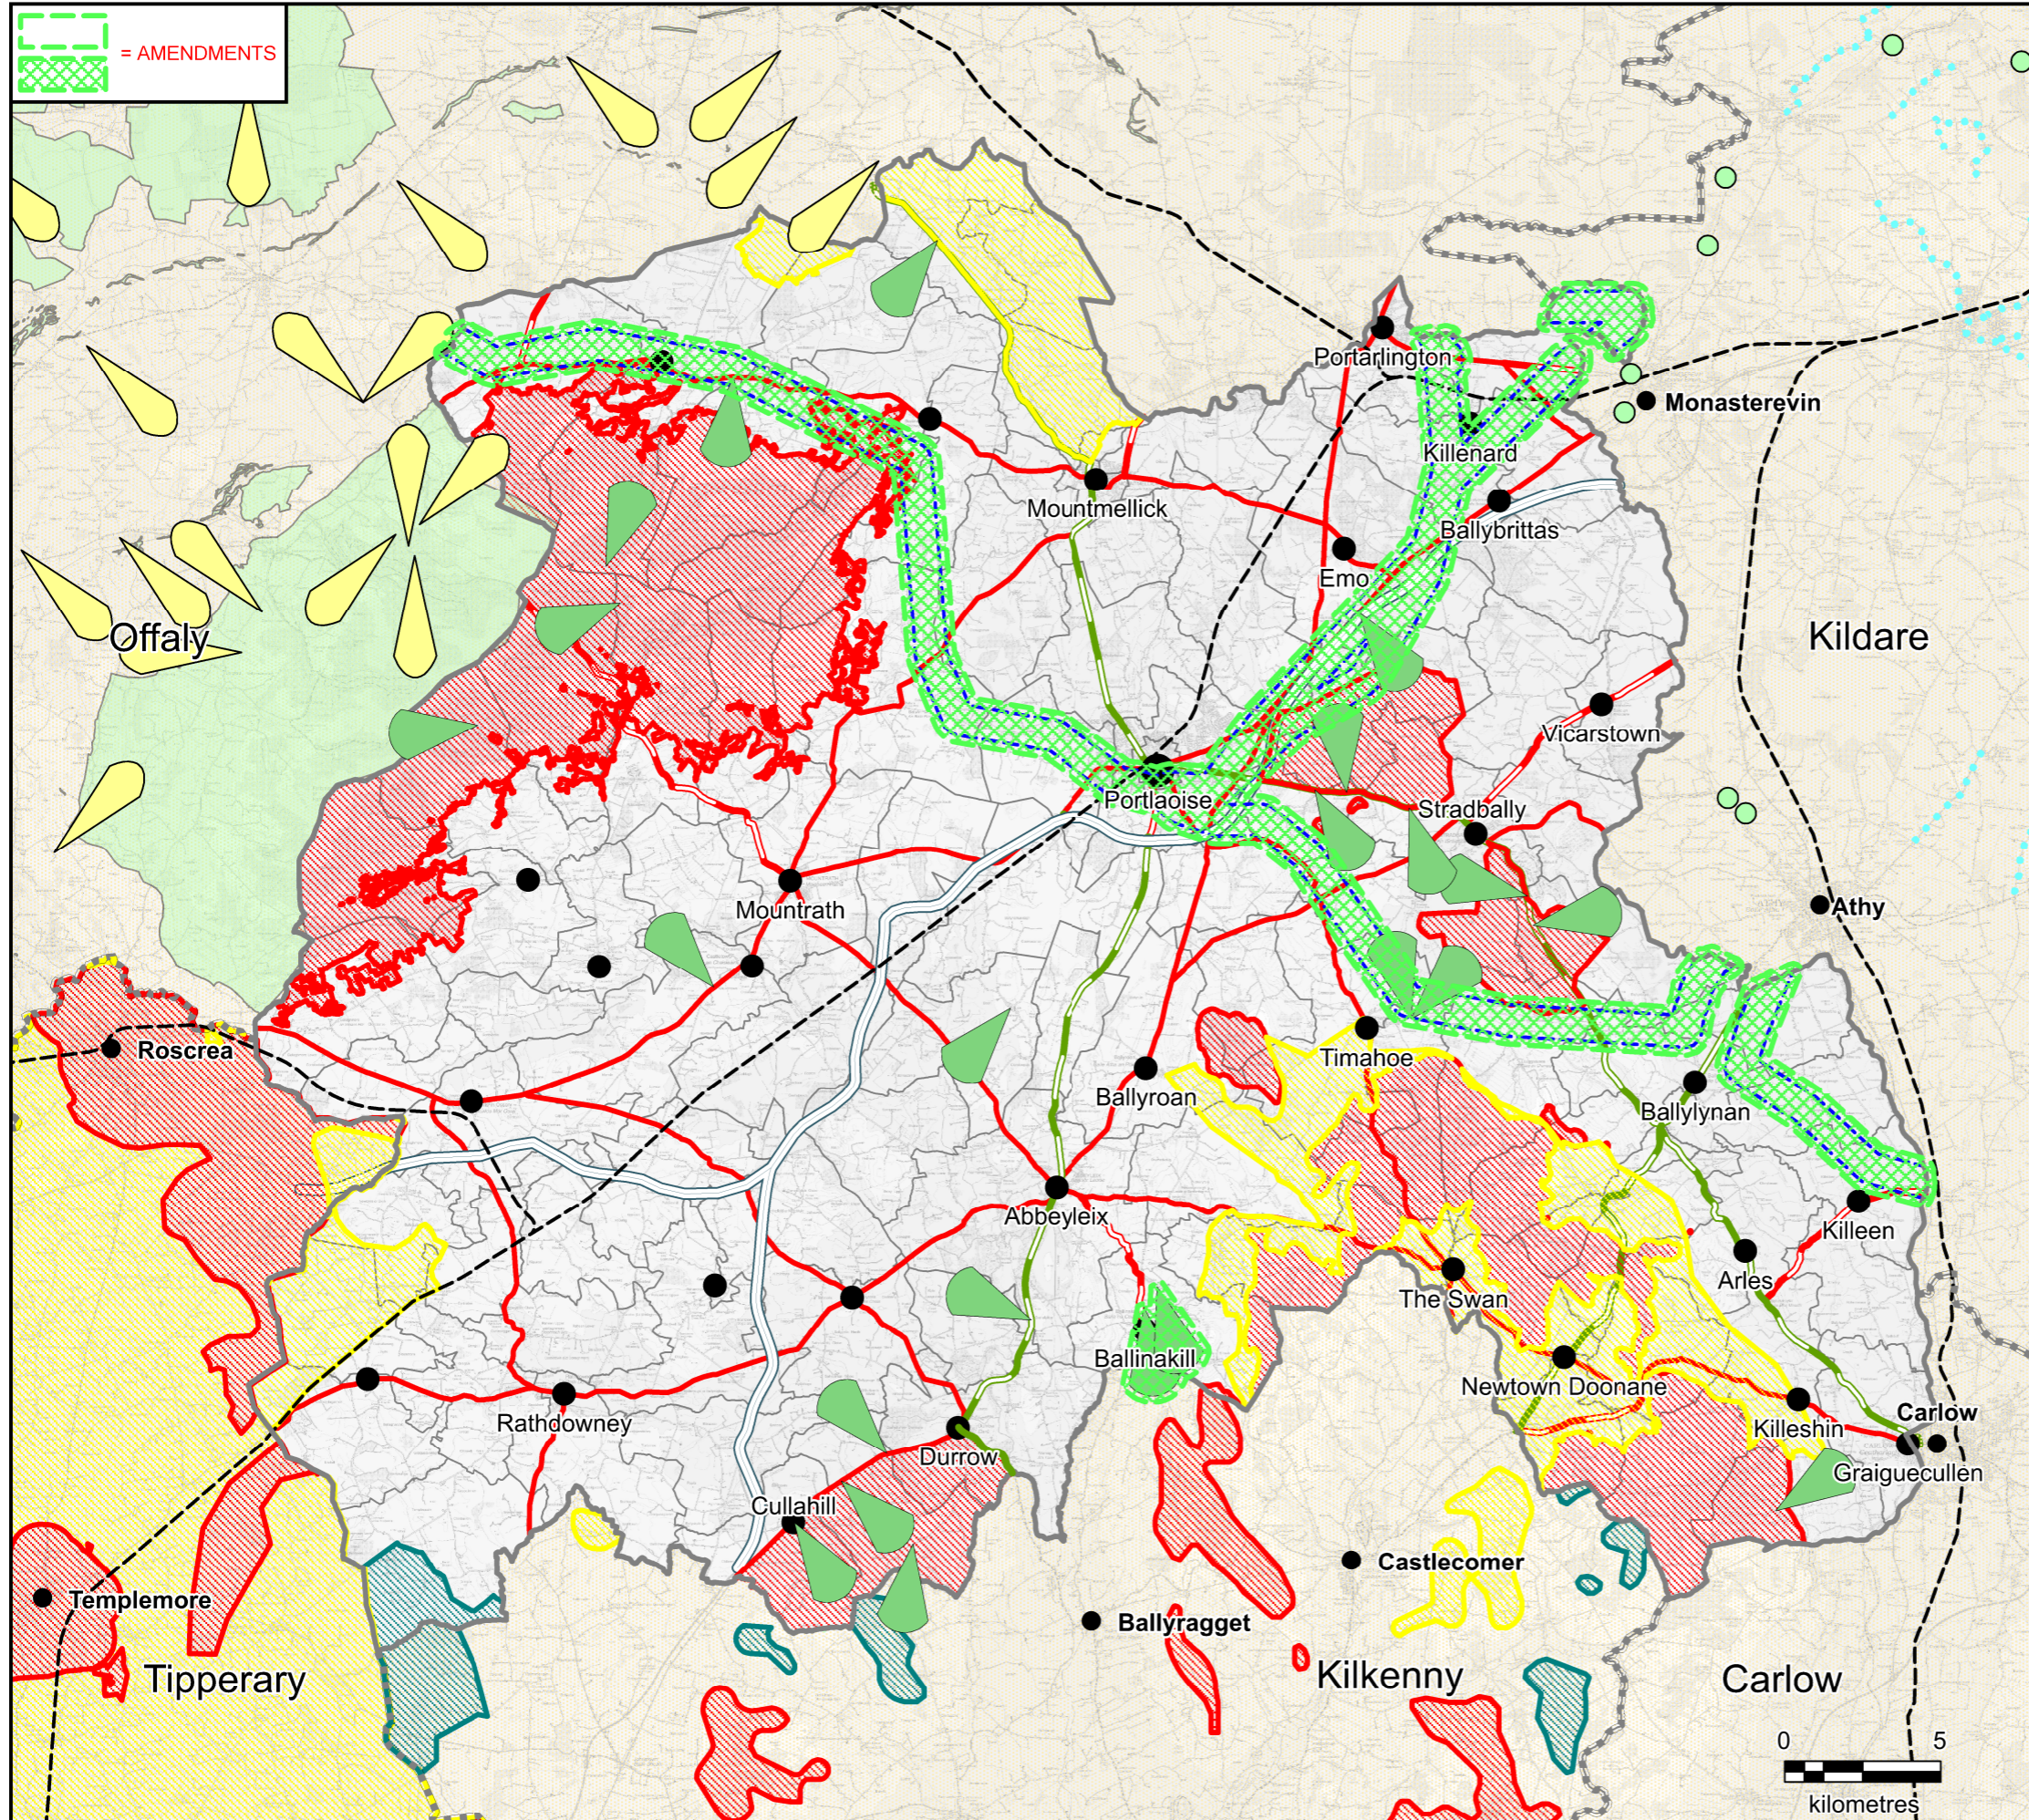

**DRAFT LAOIS COUNTY COUNCIL
COUNTY DEVELOPMENT PLAN
2021-2027**

Legend:

- Preferred Areas
- Areas Open for Consideration
- Areas Not Open for Consideration
- Town/Village
- Rail
- Scenic views
- Motorway
- National Secondary Roads
- Strategic Regional Roads
- Regional Roads
- Laois County Boundary
- DED Boundaries
- Offaly Protected Views
- Offaly Area's of High Amenity
- Kildare Scenic Routes
- Kildare Scenic Viewpoints
- County Boundaries
- 110KV Power Line [500m Buffer]

**MAP 3.2 -
WIND ENERGY**

**LAOIS COUNTY COUNCIL
FORWARD PLANNING SECTION**

Drawn: Bryan Scully	Checked: David O'Hara & Clodhna Scanlon	Approved: Angela McEvoy
------------------------	---	----------------------------