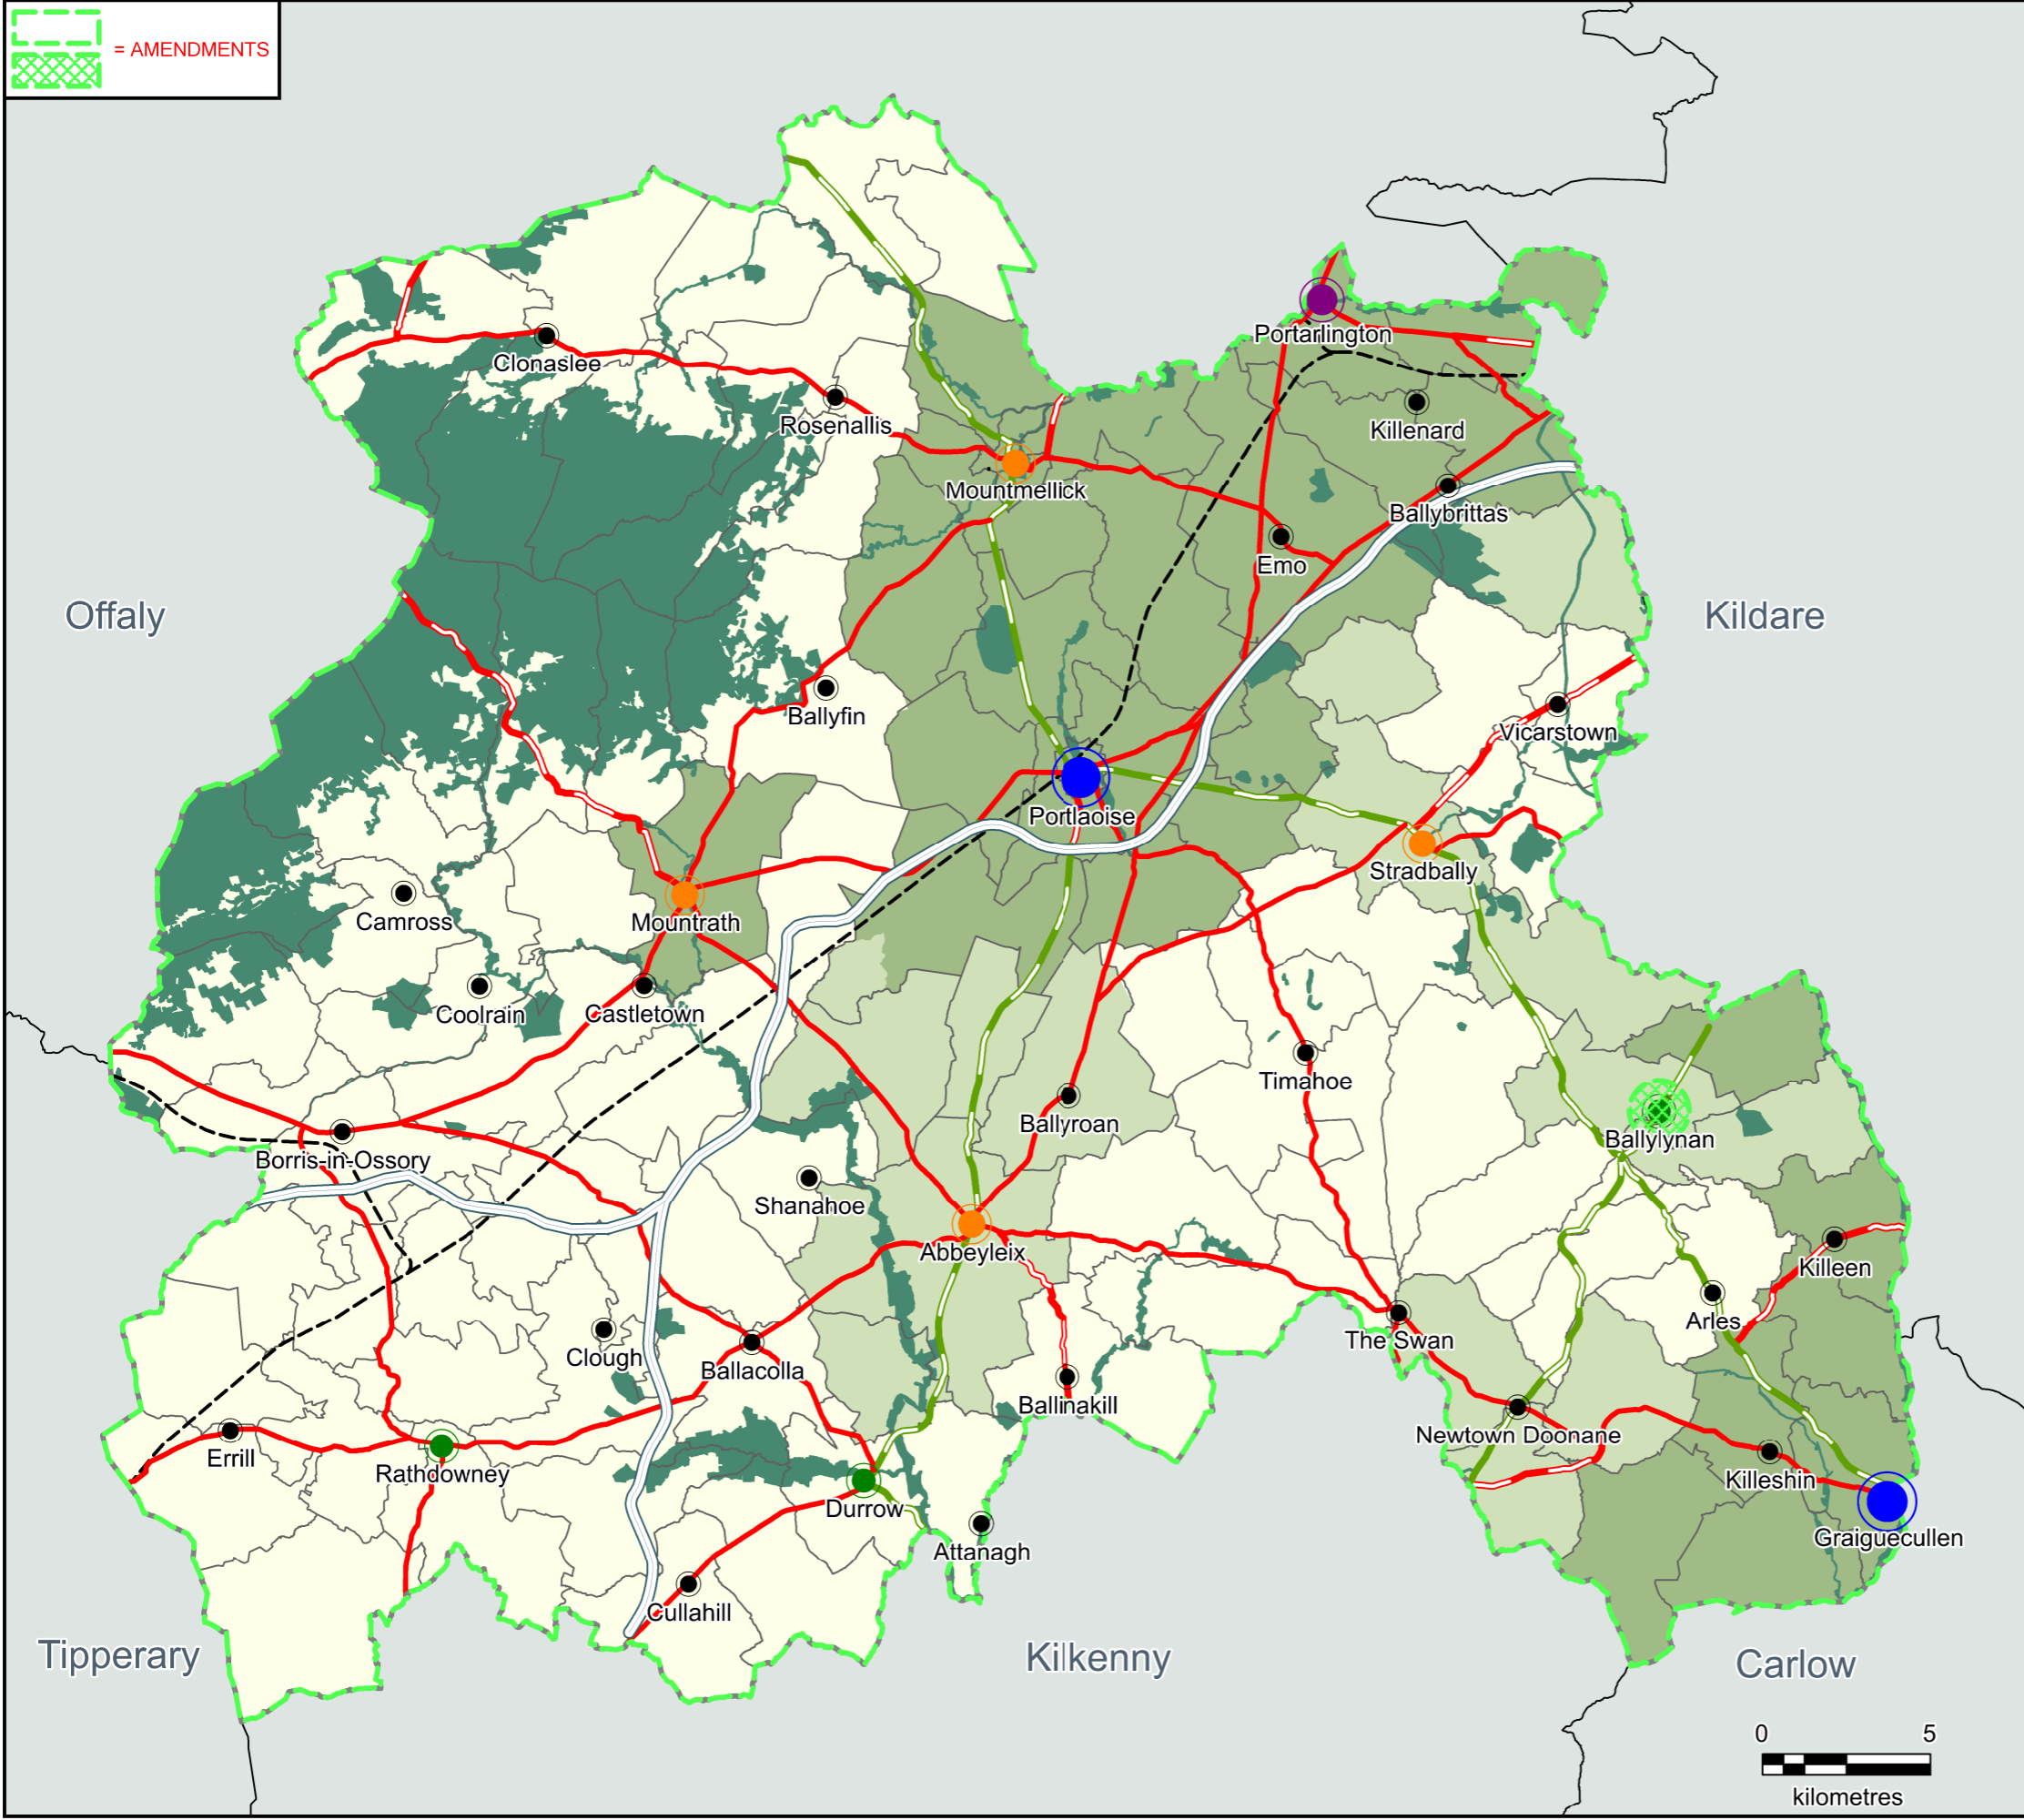

**DRAFT LAOIS COUNTY COUNCIL
COUNTY DEVELOPMENT PLAN
2021-2027**

 = AMENDMENTS

Legend:

-  Key Town
-  Self Sustaining Growth Town
-  Self Sustaining Town
-  Town
-  Village
-  Areas Under Strong Urban Influence
-  Stronger Rural Areas
-  Structural Weak Areas
-  Areas of Sensitivity [Natura 2000 Network]
-  Motorway
-  National Secondary Roads
-  Strategic Regional Roads
-  Regional Roads
-  Railway Routes
-  County Boundary
-  DED Boundaries

**MAP 2.2 -
CORE STRATEGY MAP**

**LAOIS COUNTY COUNCIL
FORWARD PLANNING SECTION**

Drawn: Bryan Scully	Checked: David O'Hara & Clíodhna Scanlon	Approved: Angela McEvoy
------------------------	--	----------------------------