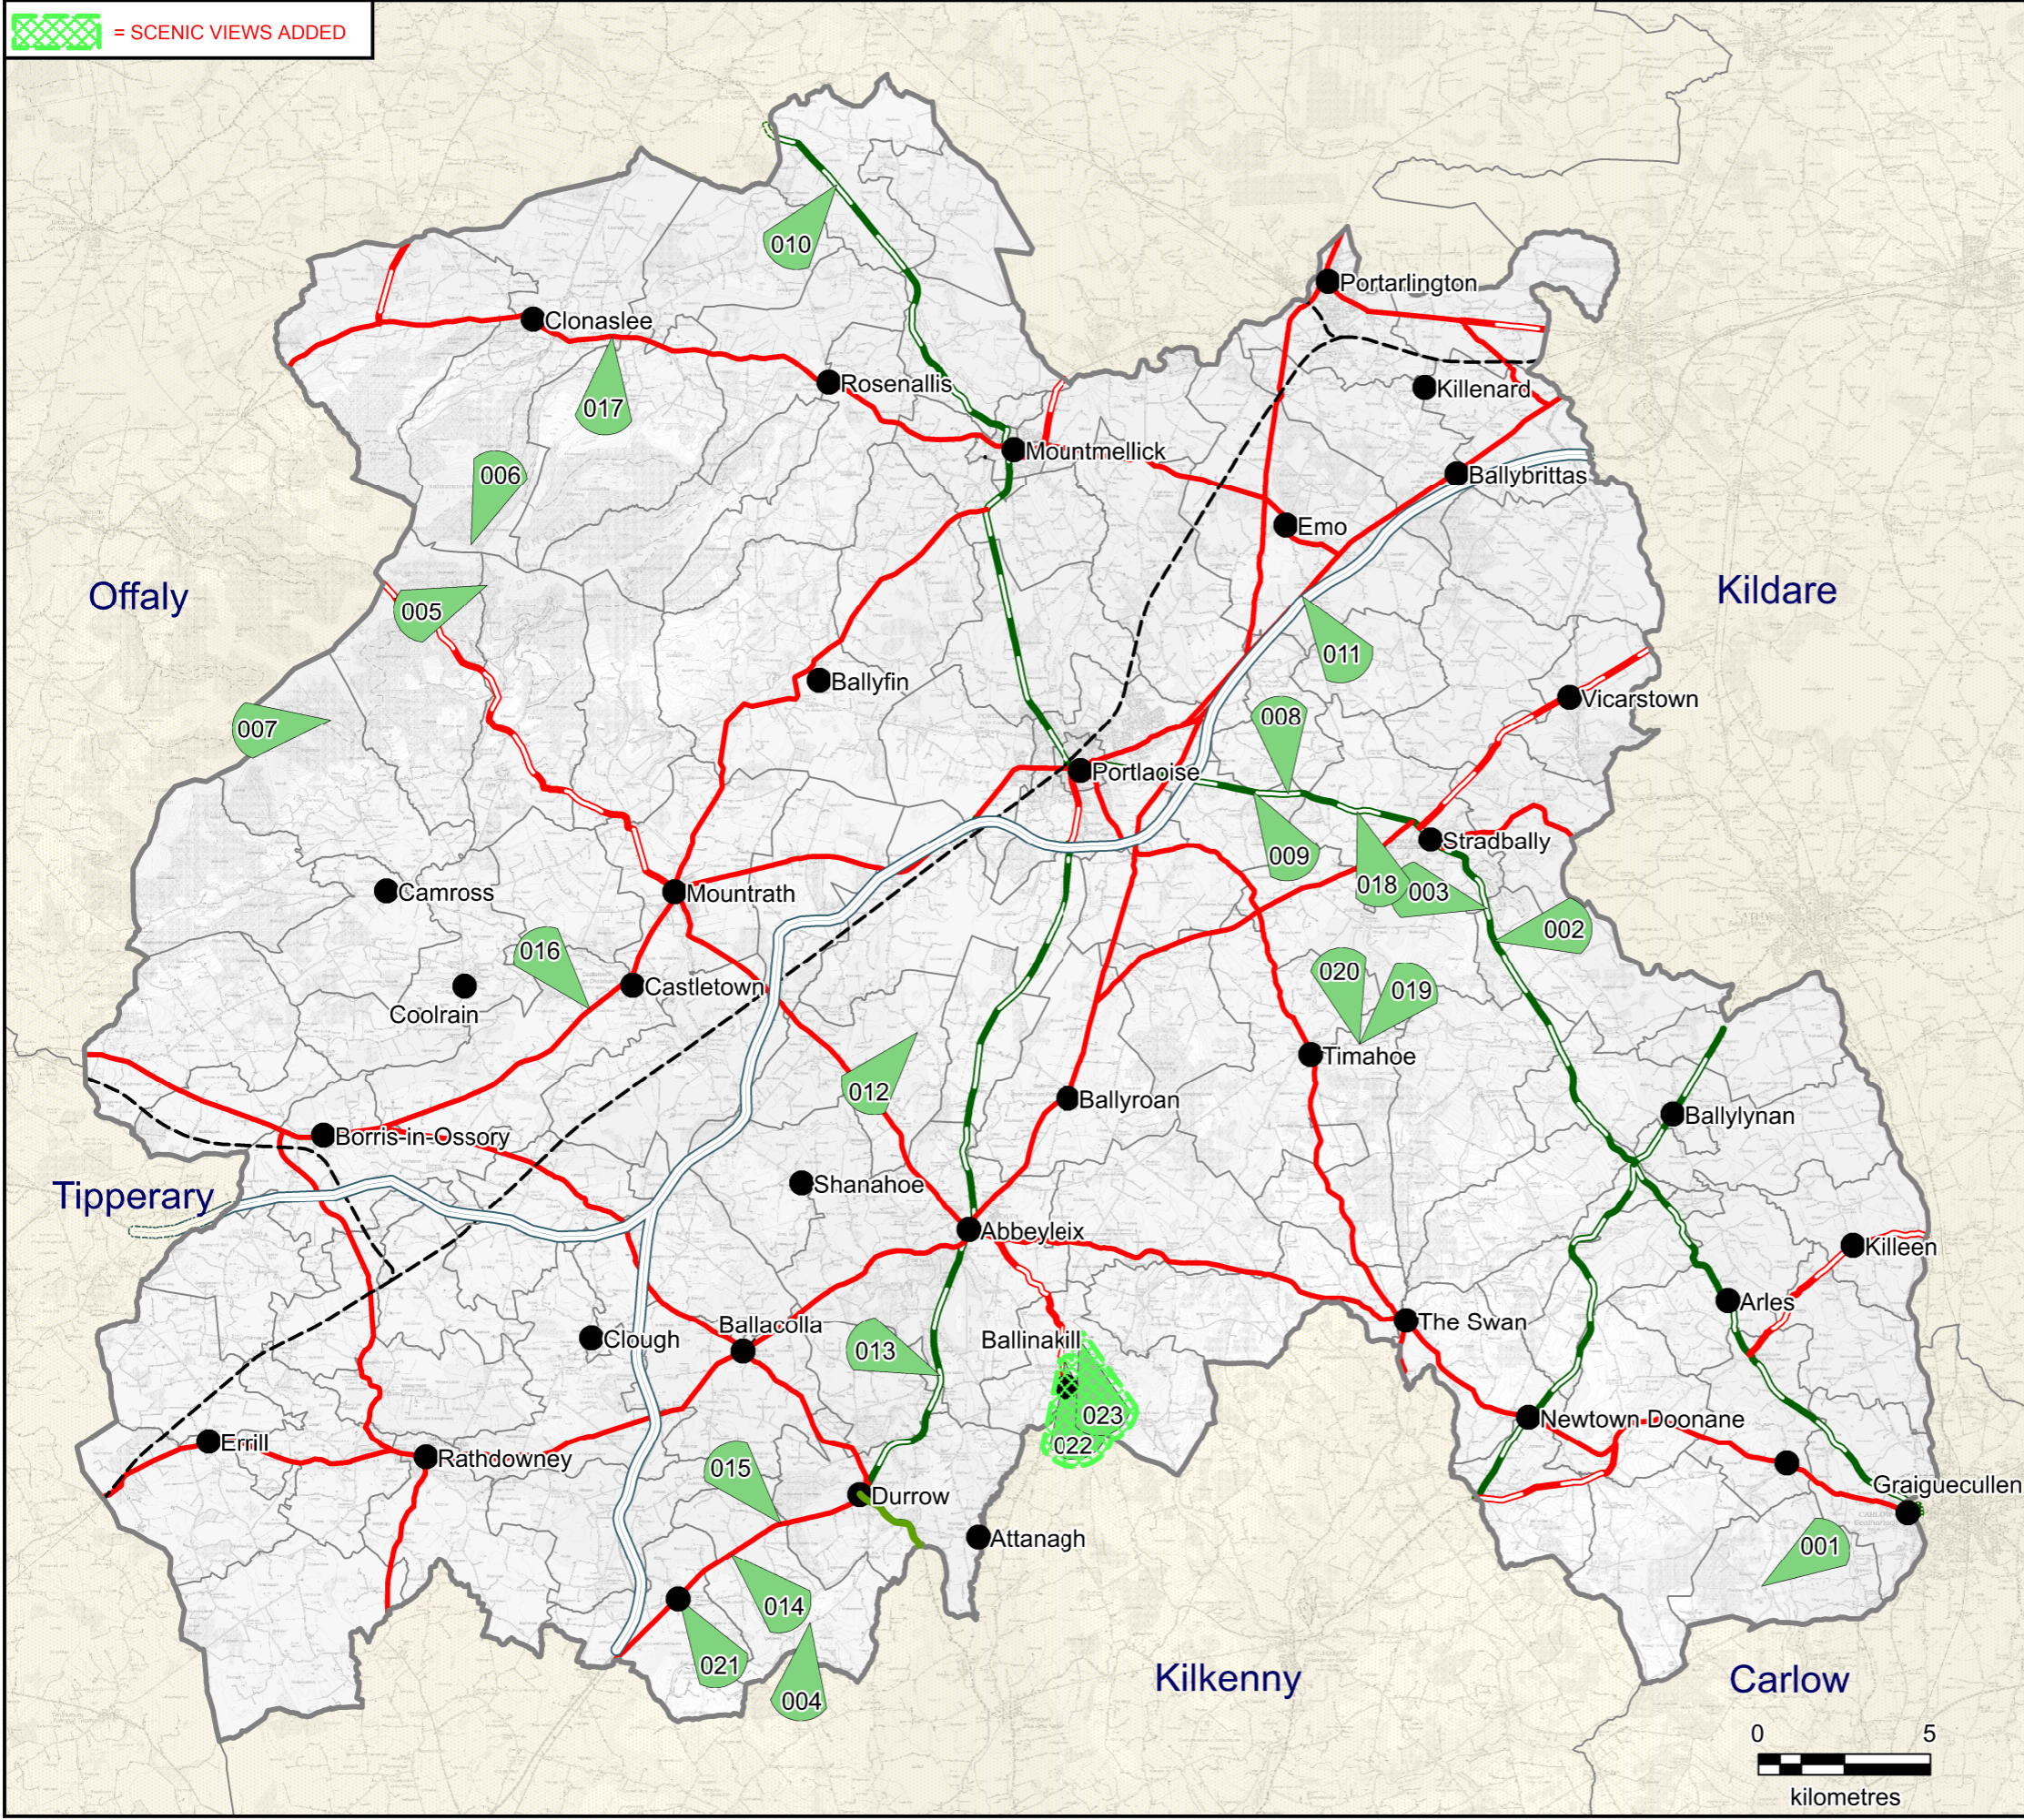

**DRAFT LAOIS COUNTY COUNCIL
COUNTY DEVELOPMENT PLAN
2021-2027**

= SCENIC VIEWS ADDED

- Legend:**
- Scenic views [*** Map Reference No.]
 - Town/Village
 - Motorway
 - National Secondary Roads
 - Strategic Regional Roads
 - Regional Roads
 - Railway Routes
 - County Boundary
 - DED Boundaries

**MAP 11.8 -
VIEWS AND PROSPECTS**

	LAOIS COUNTY COUNCIL FORWARD PLANNING SECTION	
	Drawn: Bryan Scully	Checked: David O'Hara & Clíodhna Scanlon

Approved:
Angela McEvoy

PRODUCED BY LAOIS COUNTY COUNCIL'S FORWARD PLANNING SECTION UNDER COPYRIGHT AGREEMENT FROM ORDNANCE SURVEY OF IRELAND. ALL RIGHTS RESERVED, LICENCE NO. 2021/28/CCMA/LAOISCOUNTYCOUNCIL