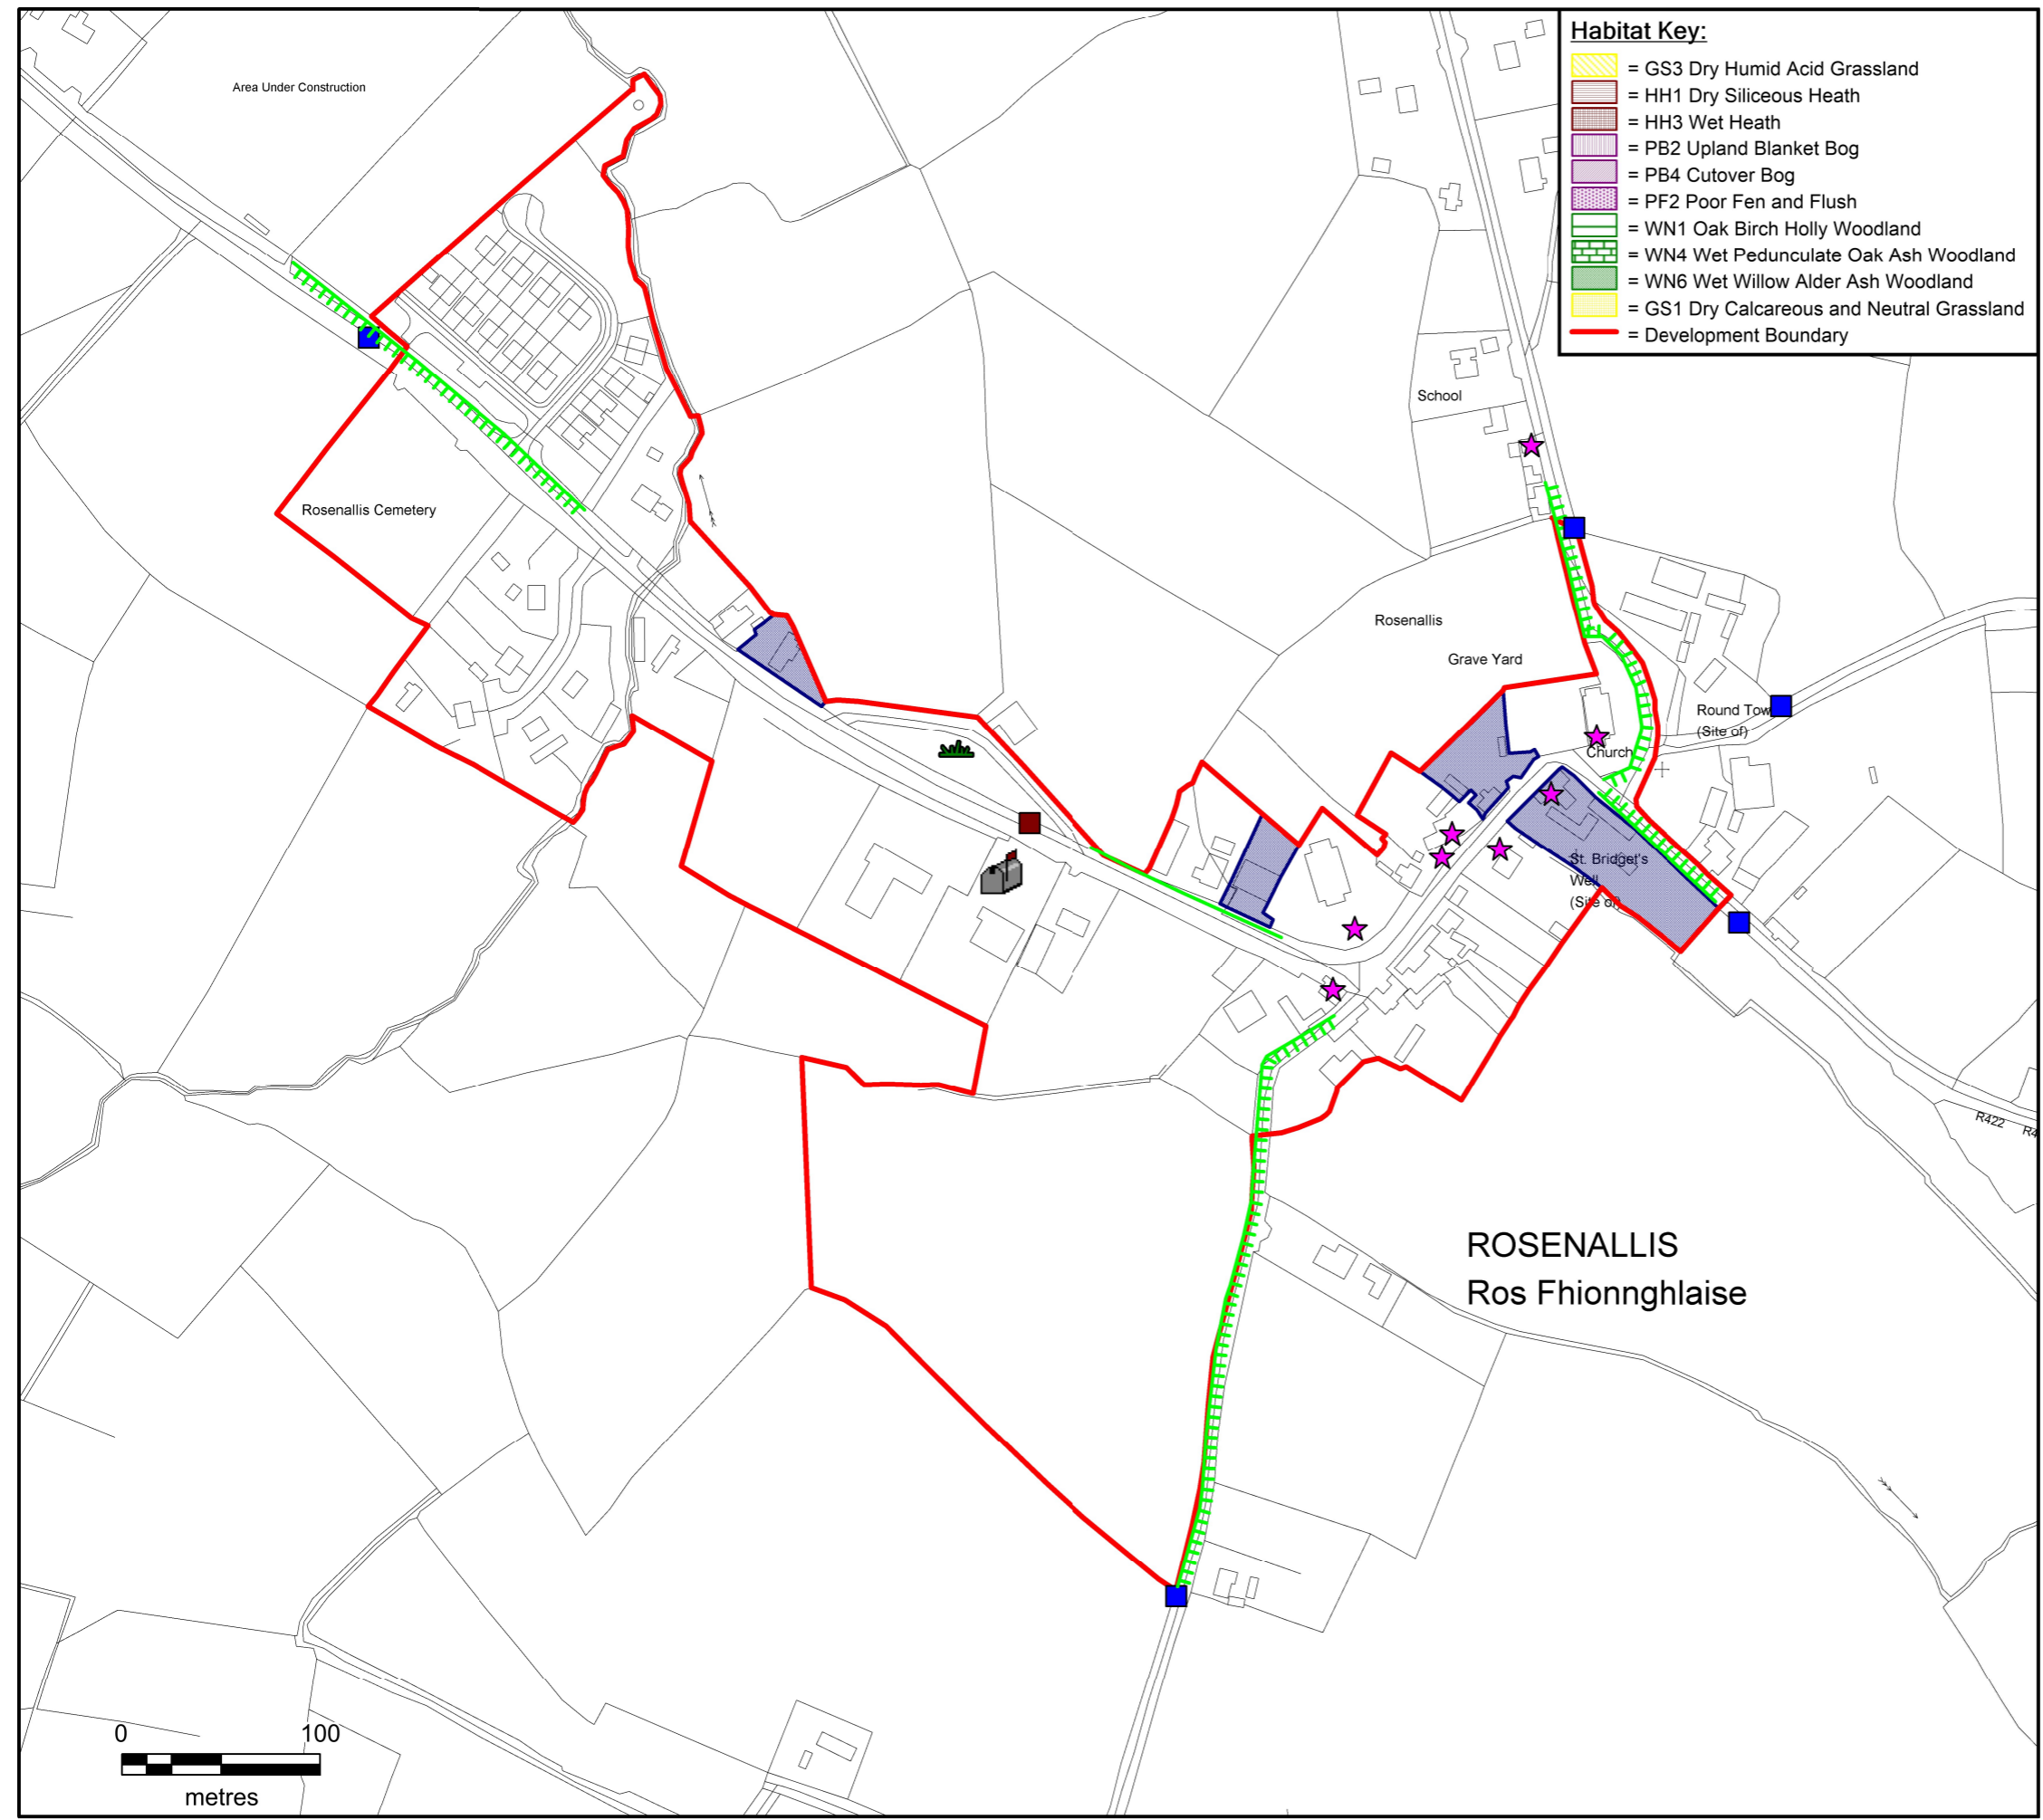

**DRAFT LAOIS COUNTY COUNCIL
COUNTY DEVELOPMENT PLAN
2021-2027**

Habitat Key:

	= GS3 Dry Humid Acid Grassland
	= HH1 Dry Siliceous Heath
	= HH3 Wet Heath
	= PB2 Upland Blanket Bog
	= PB4 Cutover Bog
	= PF2 Poor Fen and Flush
	= WN1 Oak Birch Holly Woodland
	= WN4 Wet Pedunculate Oak Ash Woodland
	= WN6 Wet Willow Alder Ash Woodland
	= GS1 Dry Calcareous and Neutral Grassland
	= Development Boundary

Objective Legend:

	= Welcome Sign
	= Protect Tree Stand
	= Signage Locations For Recycling
	= Recycling Centre Locations
	= Play Ground
	= Green Area
	= Seating & Bins
	= Picnic Area
	= Protected Structures
	= Designate Architectural Conservation Area (ACA)
	= Archaeological Zone
	= Provide Lime Killin Feature
	= School Flashing Lights
	= Traditional Lighting
	= New Lighting
	= Park and Ride Area
	= Area for Master Plan
	= Amenity Area
	= Provide or Improve Footpaths and Public Lighting
	= Up Grade and Construct Footpath where necessary
	= Provide Walkway on Riversides
	= Clean Out River
	= Maintain Natural Boundary
	= Development Boundary
	= Opportunity/Regeneration Sites

**MAP 8.9 (B) -
ROSENALLIS**

**LAOIS COUNTY COUNCIL
FORWARD PLANNING SECTION**

Drawn: Bryan Scully	Checked: David O'Hara & Clíodhna Scanlon	Approved: Angela McEvoy
------------------------	--	----------------------------