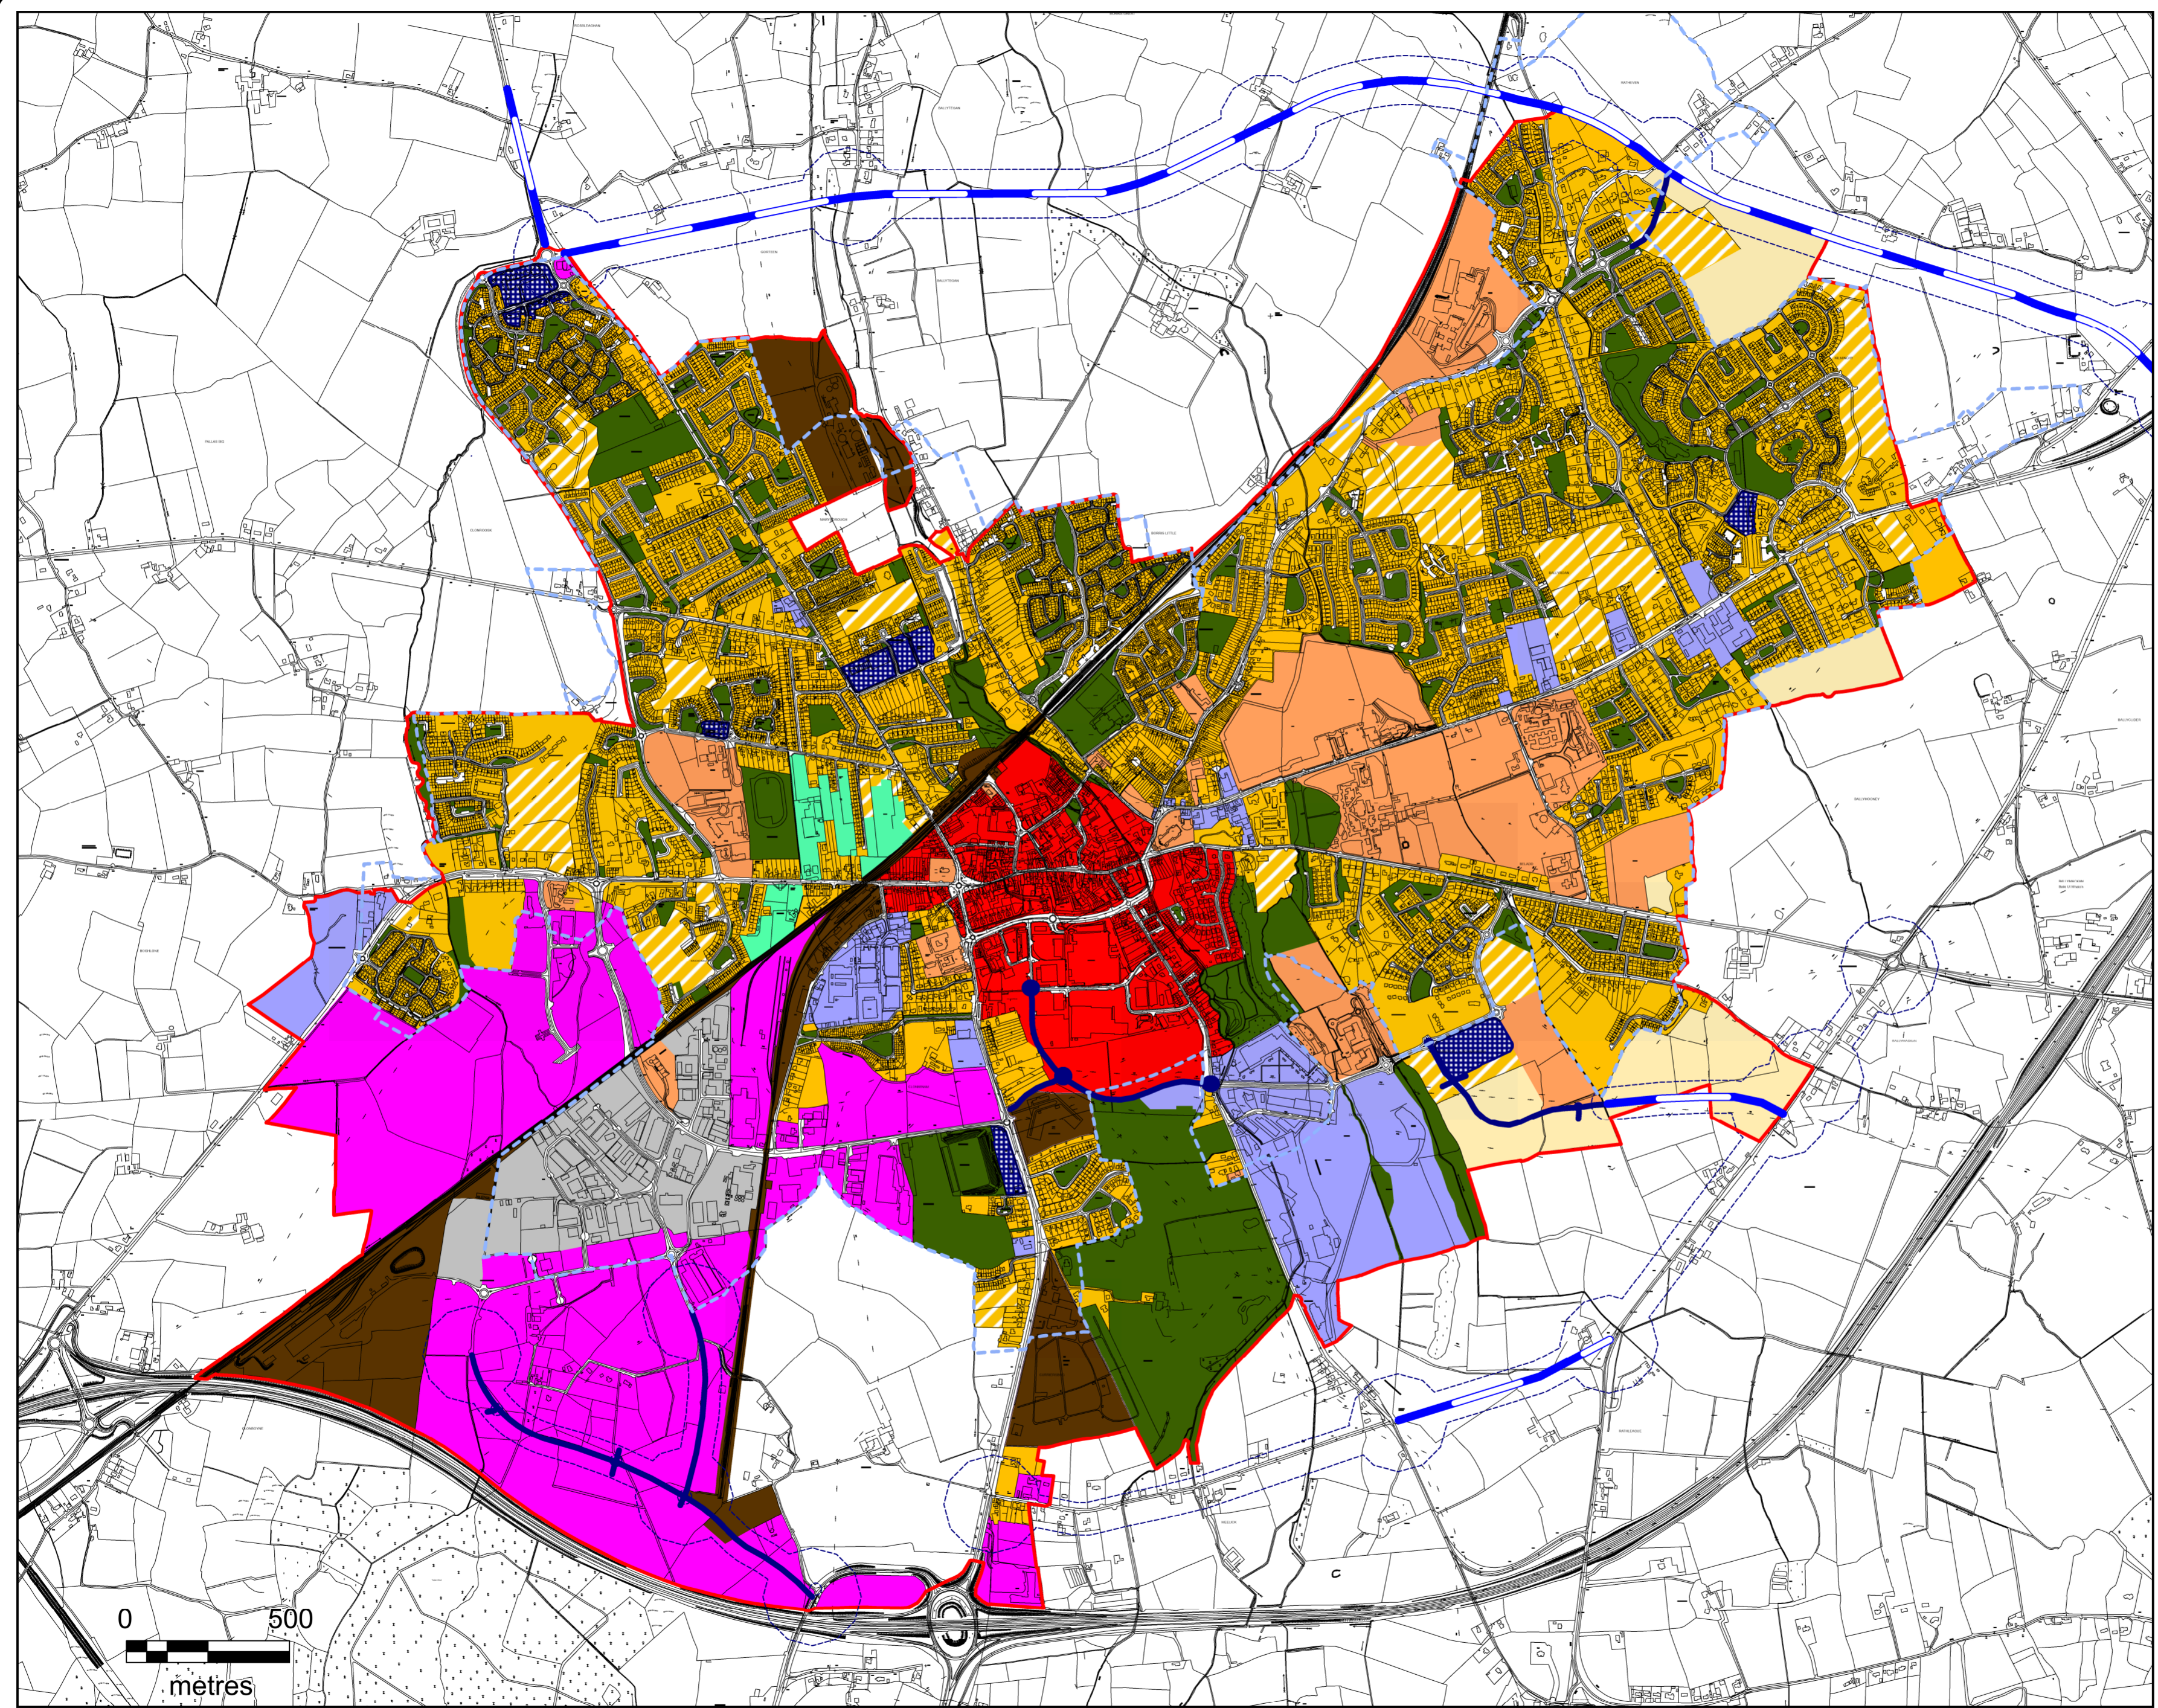

**DRAFT PORTLAOISE
LOCAL AREA PLAN
2021-2027**

Legend

- Town Centre (Primary / Core Retail Area)
- Residential 1 - Existing Residential
- Residential 2 - New Proposed Residential
- Strategic Residential Reserve
- Community, Educational & Institutional
- Open Space & Amenity
- Industrial & Warehousing
- General Business
- Neighbourhood Centre
- Enterprise & Employment
- Transport & Utilities
- Mixed Use
- Roads Objectives Buffer Zone
- Roads Objectives
- Roads Being Approved
- Development Boundary
- CSO Settlement Boundary

Confirm Flood Plain Boundaries as per the SRFA and Natura Site Boundaries as per AA Documents

MAP 2.2 - LAND USE ZONING MAP

**LAOIS COUNTY COUNCIL
FORWARD PLANNING SECTION**

Drawn: Bryan Scully	Checked: David O'Hara & Clodhna Scanlon	Approved: Angela McEvoy