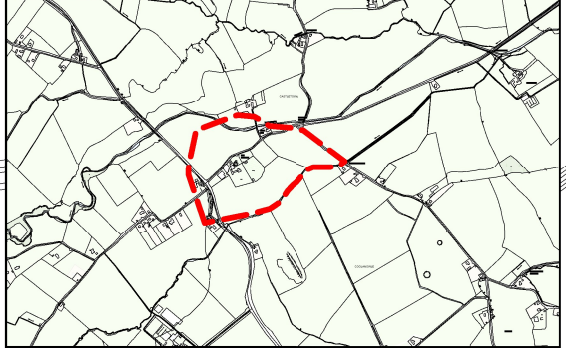

CASTLETOWN

MAP 12.4 - CASTLETOWN ARCHAEOLOGICAL SIGNIFICANCE ZONE

 Archaeological Significance Zone

KEY PLAN - NTS

Castletown Bridge

Bunney's Glen

Grave Yard

Moat
(Site of)

Coolanowle Bridge