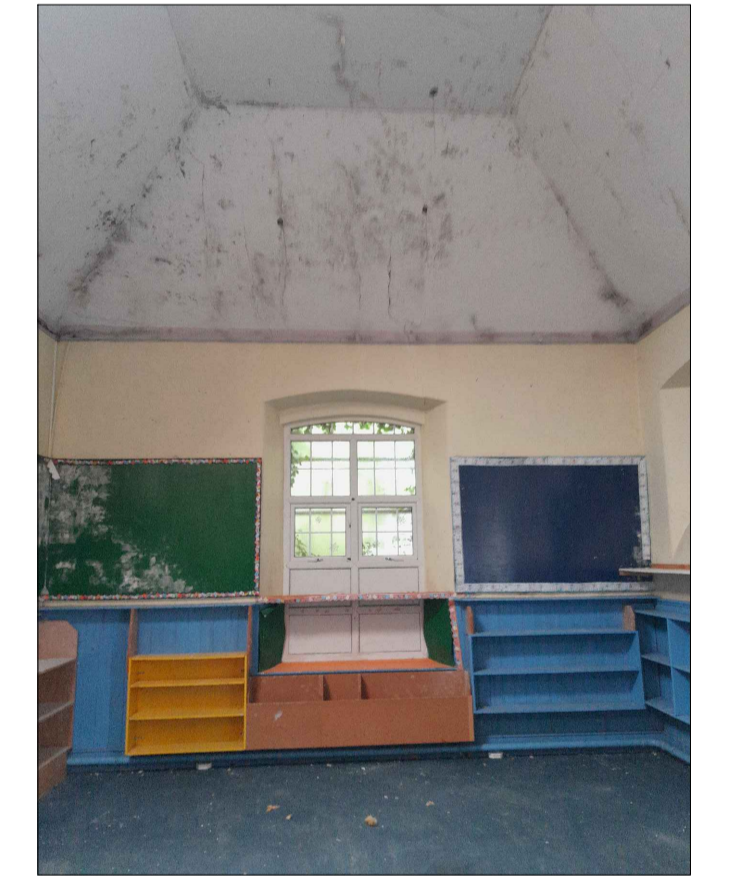

Internal Image