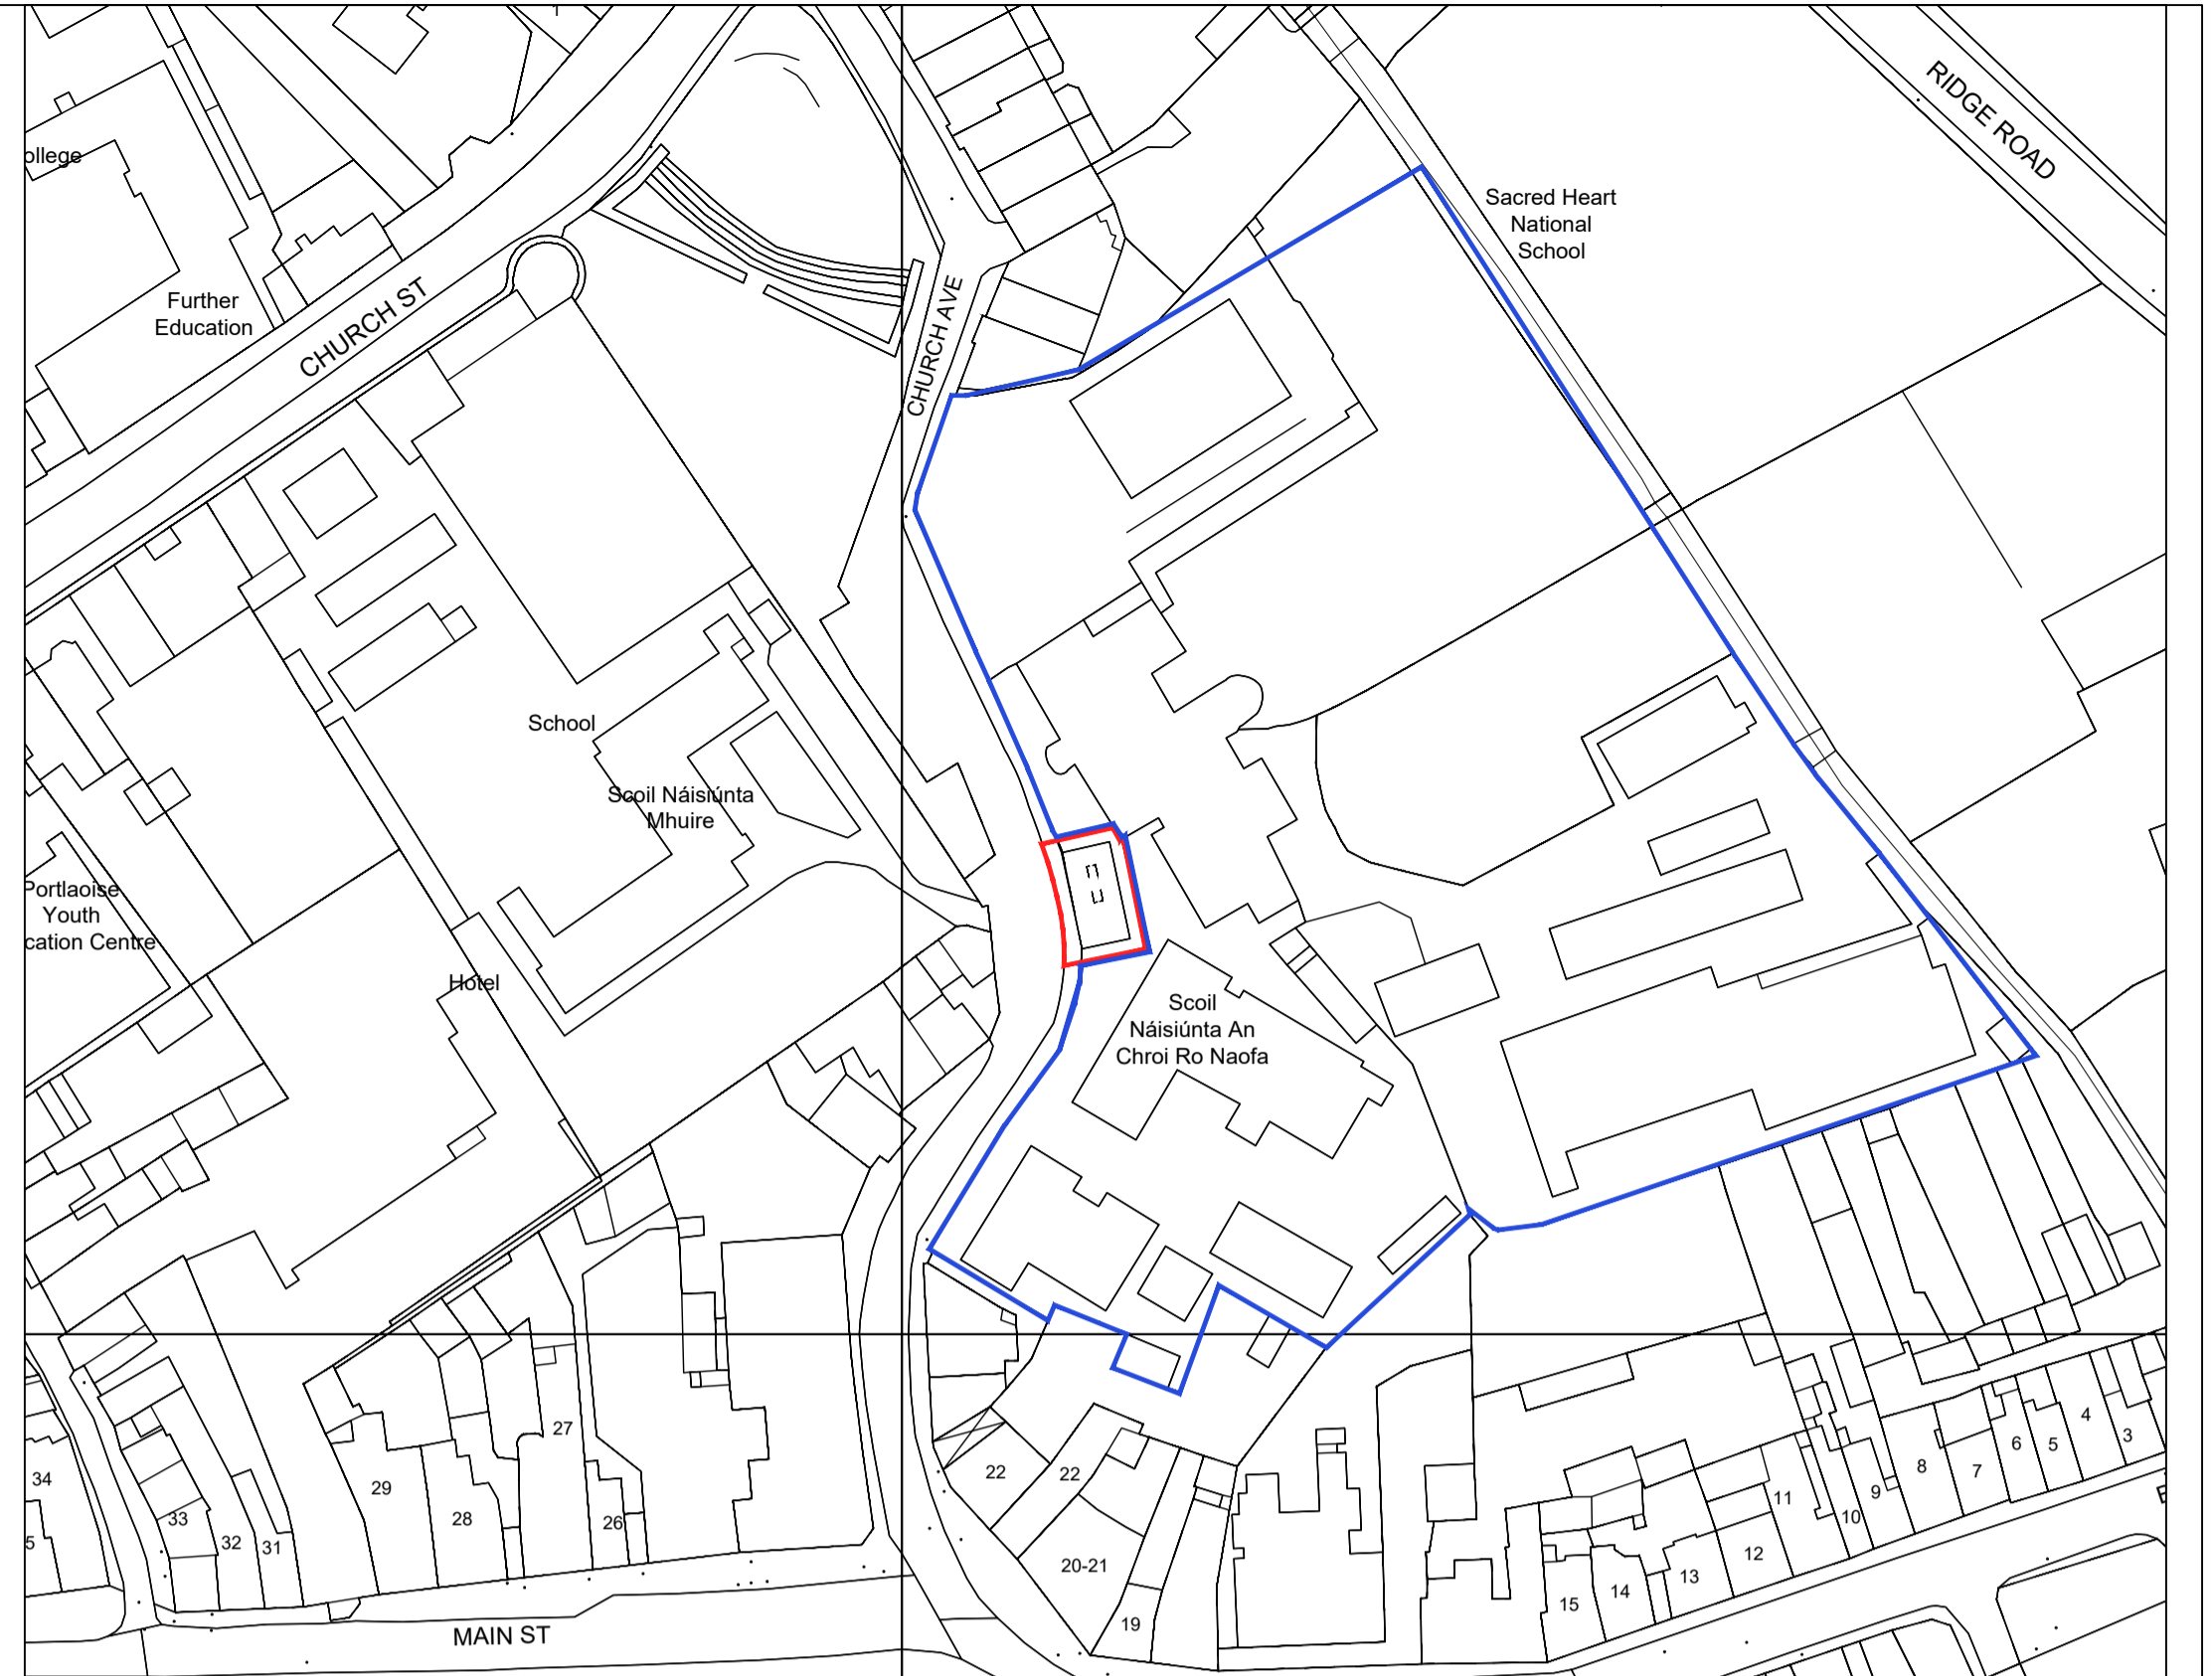

**Existing Site Layout Plan**  
Scale 1:500 @A3

**Key:**  
Site Area: 0.0018HA  
Site Boundary: [Red line]  
Proposed Development: Sofia Housing Scheme P.VIII Application Ref Number -xxxx

**Existing Site Location Plan**  
Scale 1:1000 @A3

**Key:**  
Site Area: 0.0018HA  
Site Boundary: [Red line]  
Map Details:  
OS Map Sheet Number: 3942-05  
X11: 647166, 696493  
Produced Under Lais Co Co Licence Number  
Proposed Development: Sofia Housing Scheme P.VIII  
Application Ref Number -xxxx