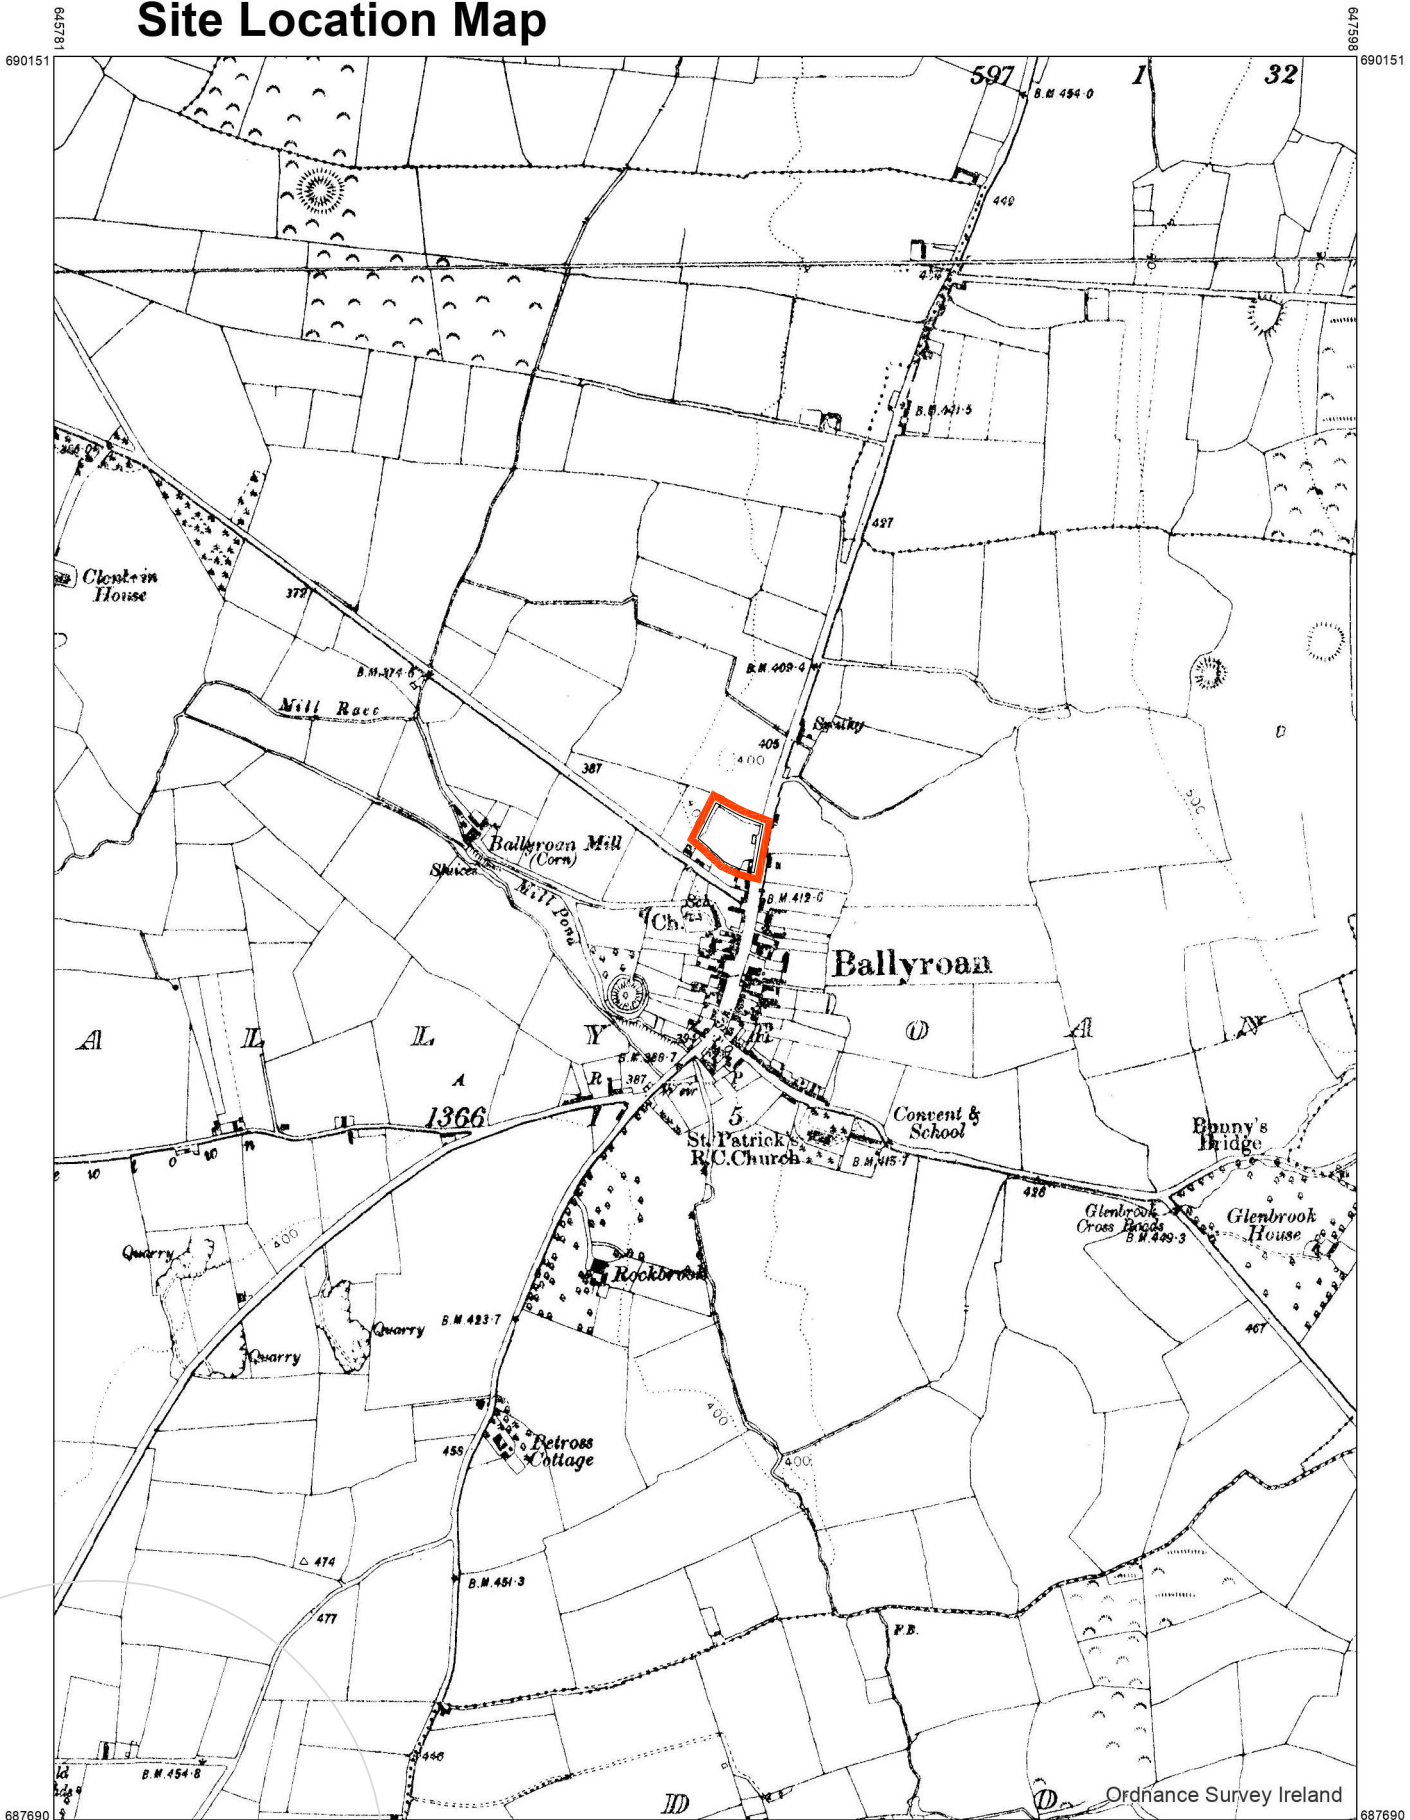

# Site Location Map

OUTPUT SCALE: 1:10,560

**CENTRE COORDINATES:**  
ITM 646690,688921

**PUBLISHED:** 30/08/2023  
**MAP SERIES:** 6 Inch Raster  
**ORDER NO.:** 50354453\_1  
**MAP SHEETS:** LS018, LS024

**CAPTURE RESOLUTION:**  
The map objects are only accurate to the resolution at which they were captured. Output scale is not indicative of data capture scale.  
Further information is available at: [www.osi.ie](http://www.osi.ie); search 'Capture Resolution'  
**LEGEND:**  
[www.osi.ie](http://www.osi.ie); search 'Large Scale Legend'

Ordnance Survey maps never show legal property boundaries, nor do they show ownership of physical features.

© National Mapping Division of Tailte Éireann, 2023  
All rights reserved

[www.tailte.ie](http://www.tailte.ie)  
Any unauthorised reproduction infringes Tailte Éireann copyright.

The representation on this map of a road, track or footpath is not evidence of the existence of a right of way.

**Tailte Éireann**