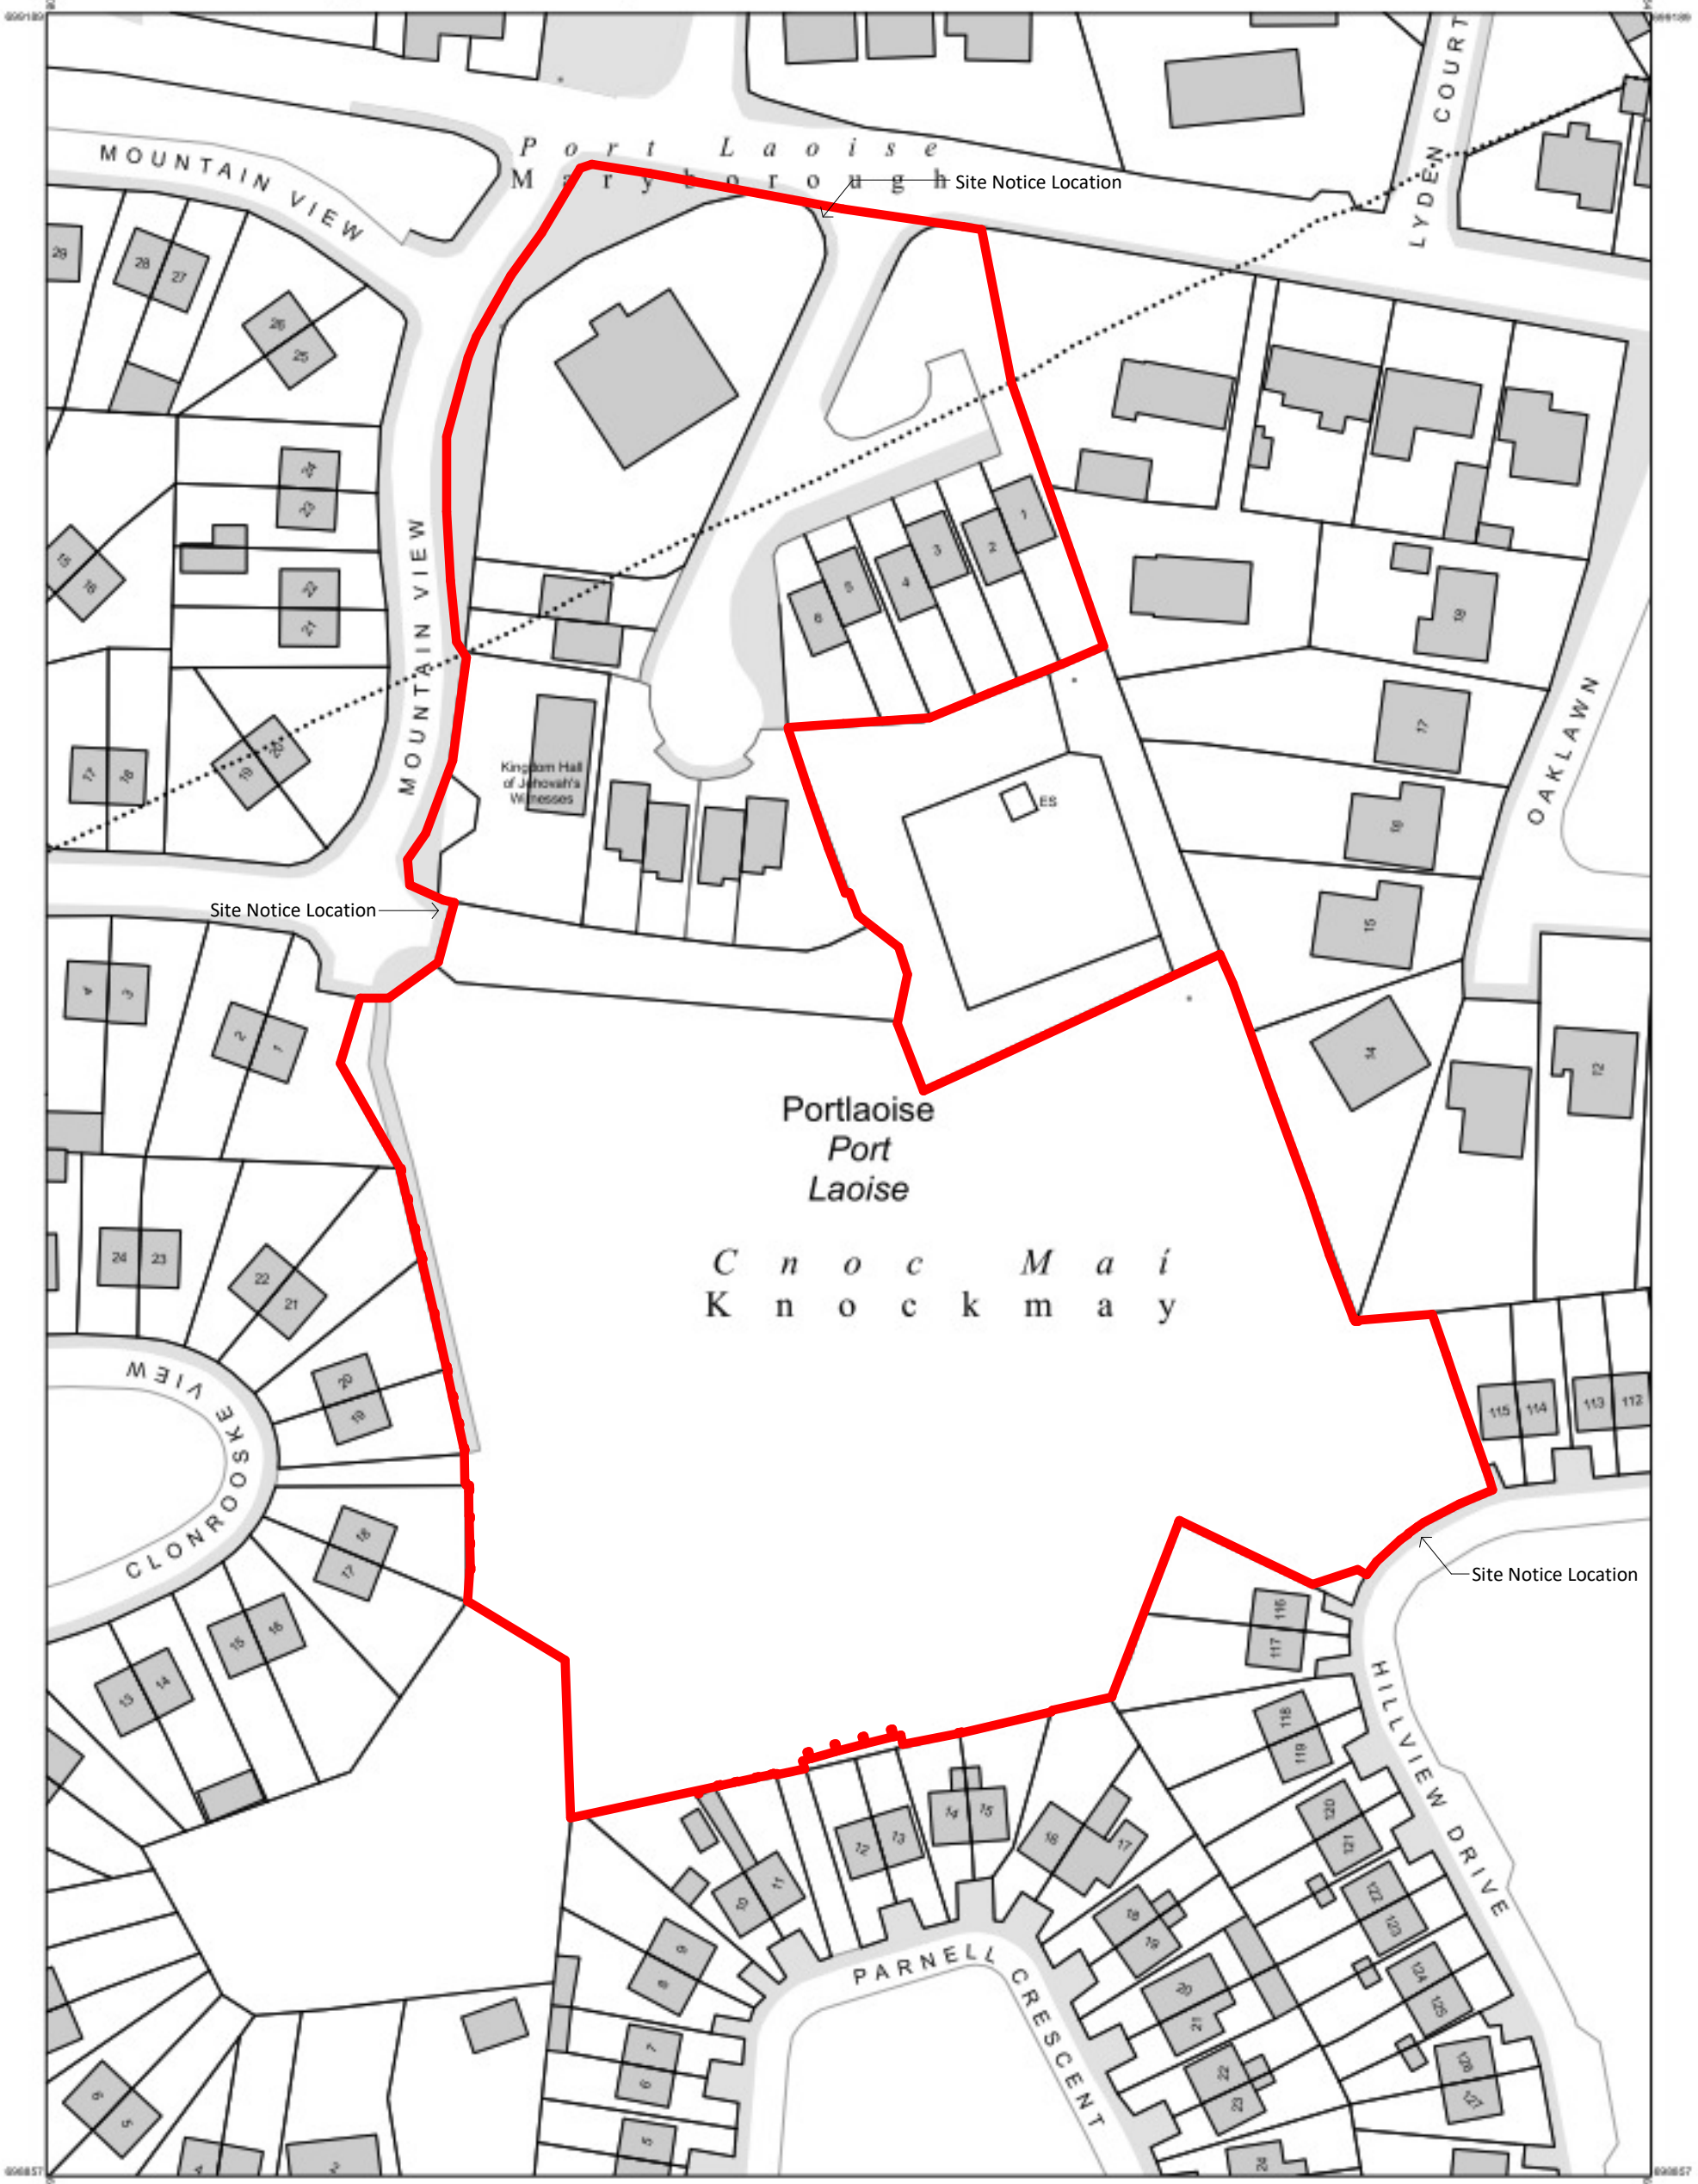

Planning Pack Map

CENTRE COORDINATES:
ITM 645931,699023

ORDER NO.:
50248606_1

PUBLISHED:
07/02/2022

MAP SERIES:
1:2,500
1:2,500
1:2,500
1:2,500

MAP SHEETS:
3885-C
3885-D
3942-A
3942-B

CAPTURE RESOLUTION:
The map objects are only accurate to the resolution at which they were captured. Output scale is not indicative of data capture scale. Further information is available at: <http://www.osi.ie>; search 'Capture Resolution'

LEGEND:
<http://www.osi.ie>; search 'Large Scale Legend'

COMPILED AND PUBLISHED BY:
Ordnance Survey Ireland,
Phoenix Park,
Dublin 8,
Ireland.

Unauthorised reproduction infringes Ordnance Survey Ireland and Government of Ireland copyright.

All rights reserved. No part of this publication may be copied, reproduced or transmitted in any form or by any means without the prior written permission of the copyright owners.

The representation on this map of a road, track or footpath is not evidence of the existence of a right of way.

Ordnance Survey maps never show legal property boundaries, nor do they show ownership of physical features.

©Suirbhéireacht Ordnáis Éireann, 2022
©Ordnance Survey Ireland, 2022
www.osi.ie/copyright