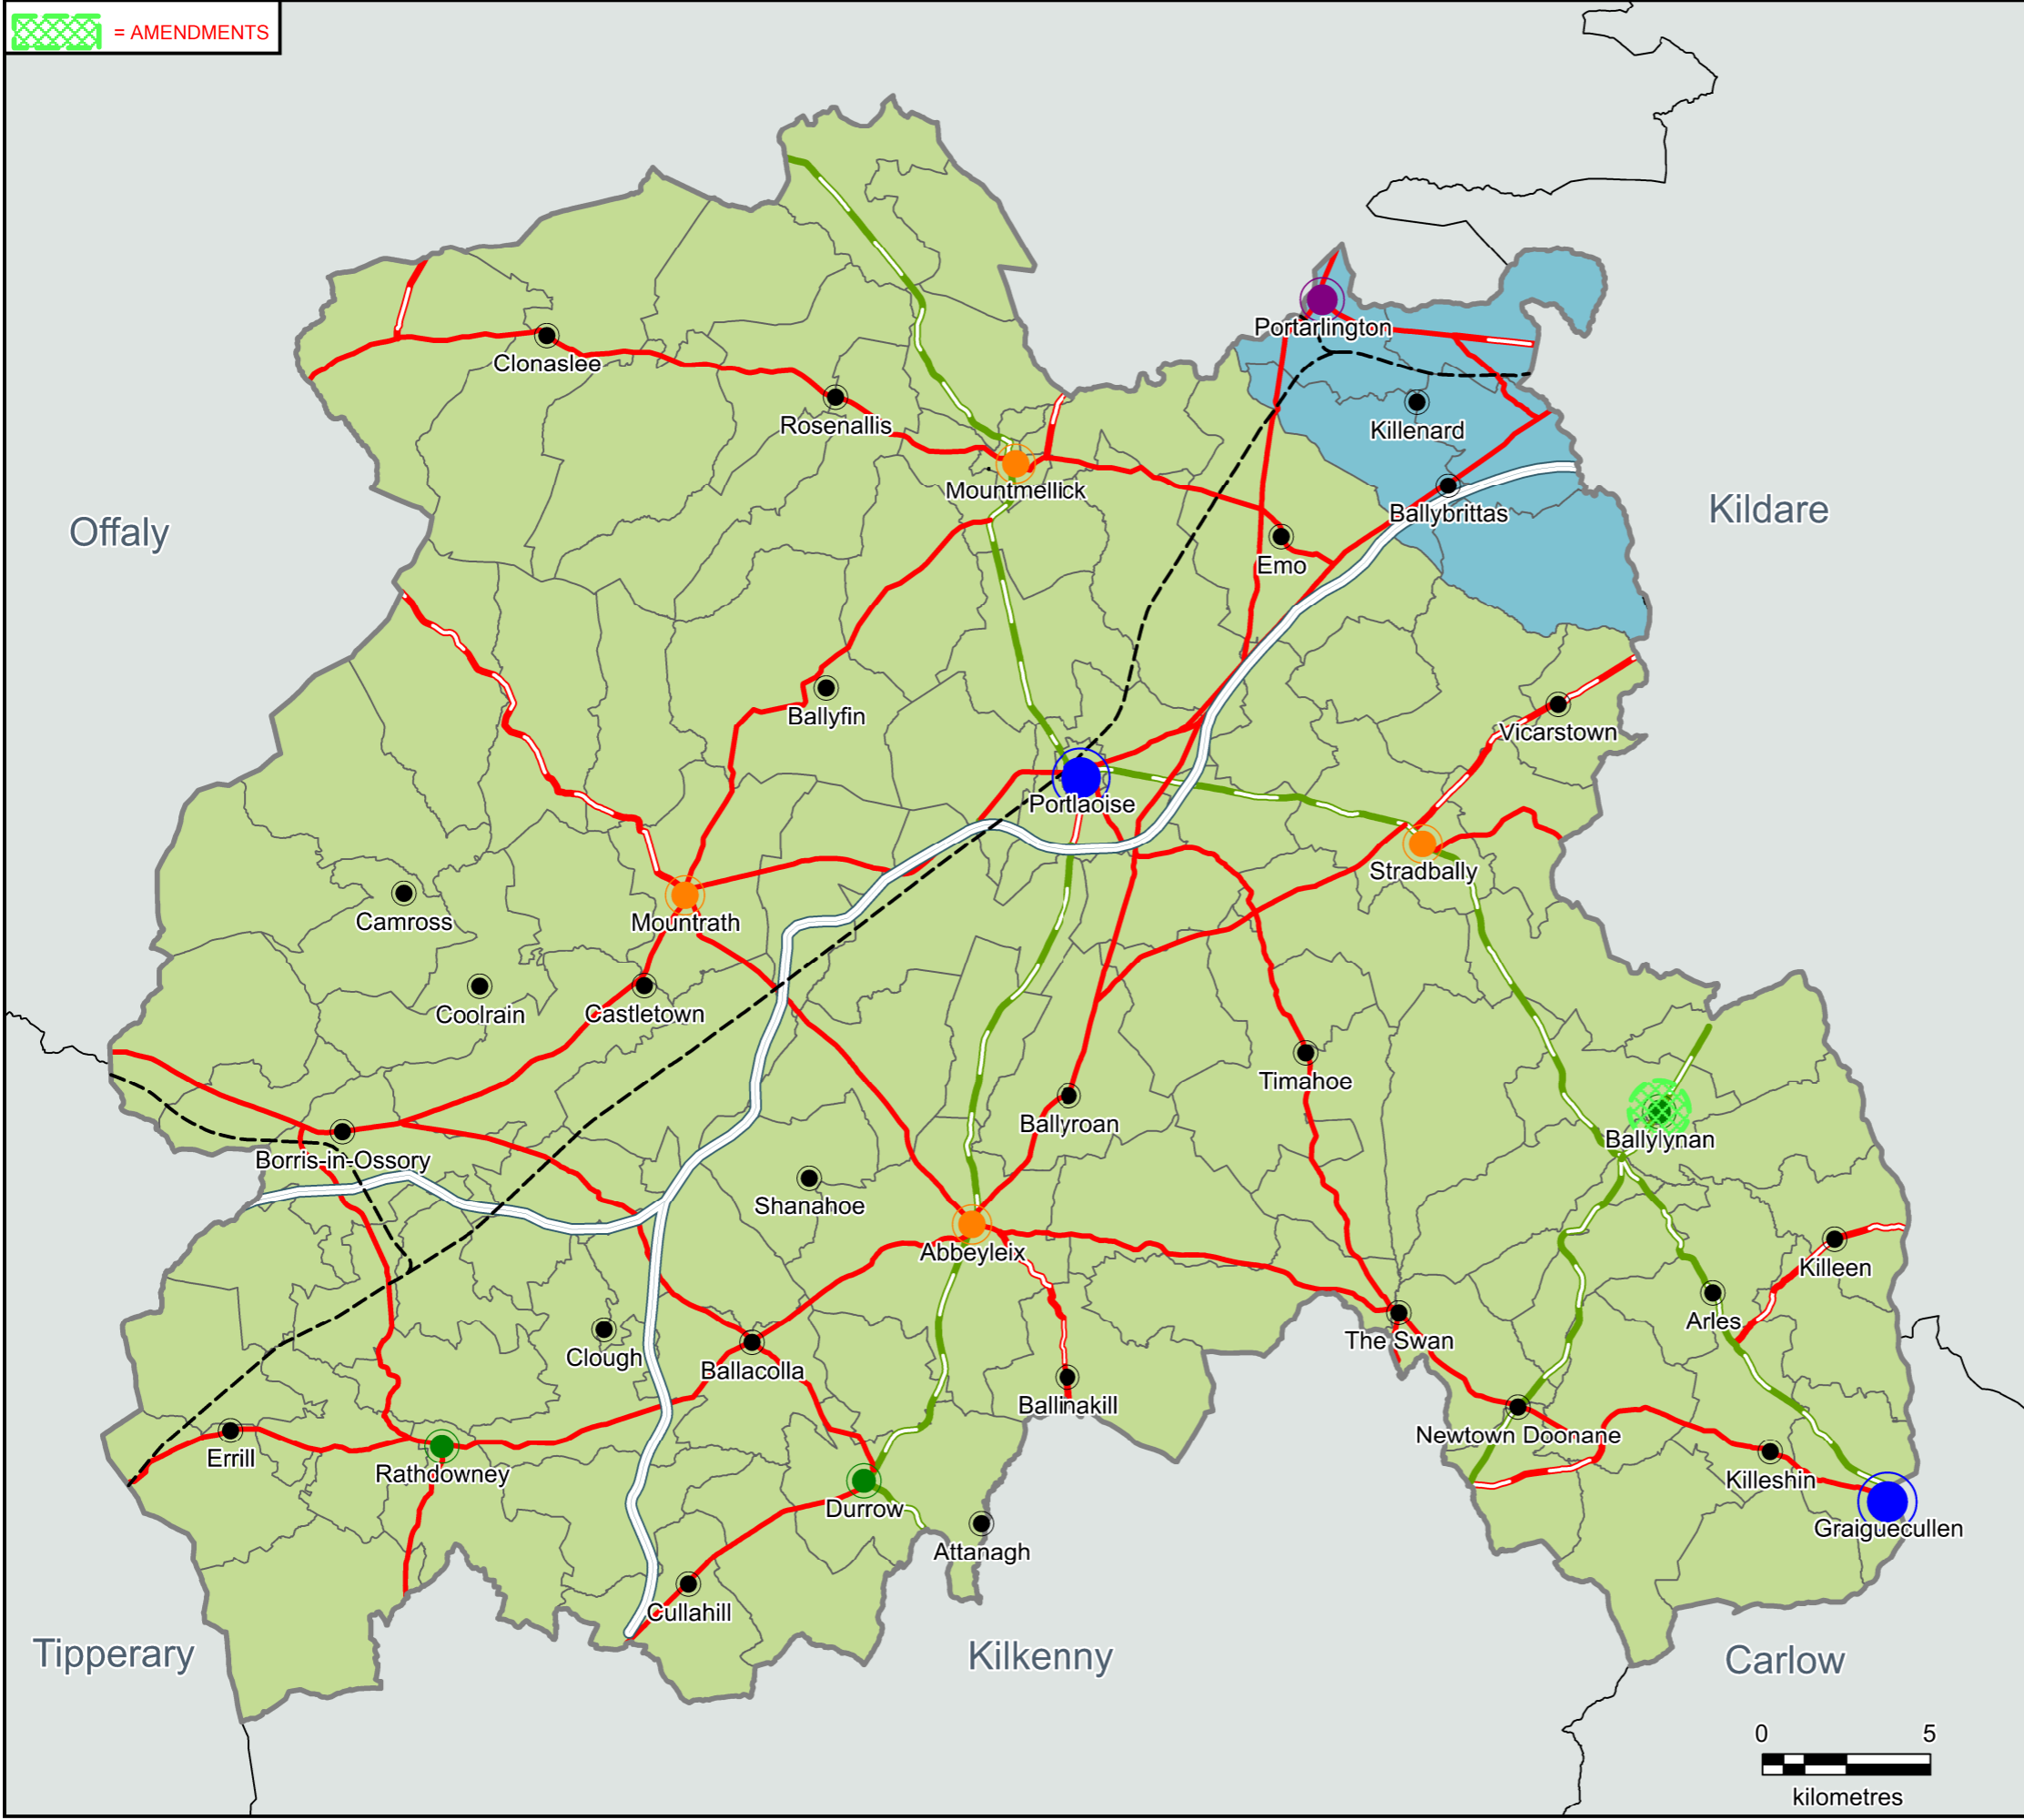

**DRAFT LAOIS COUNTY COUNCIL  
COUNTY DEVELOPMENT PLAN  
2021-2027**

= AMENDMENTS

**Legend:**

- Key Town
- Self Sustaining Growth Town
- Self Sustaining Town
- Town
- Village
- Core Region
- Gateway Region
- Motorway
- National Secondary Roads
- Strategic Regional Roads
- Regional Roads
- Railway Routes
- County Boundary
- DED Boundaries

**MAP 2.1 - CORE &  
GATEWAY REGION MAP**

**LAOIS COUNTY COUNCIL  
FORWARD PLANNING SECTION**

Drawn: Bryan Scully	Checked: David O'Hara & Clodhna Scanlon	Approved: Angela McEvoy
------------------------	---	----------------------------