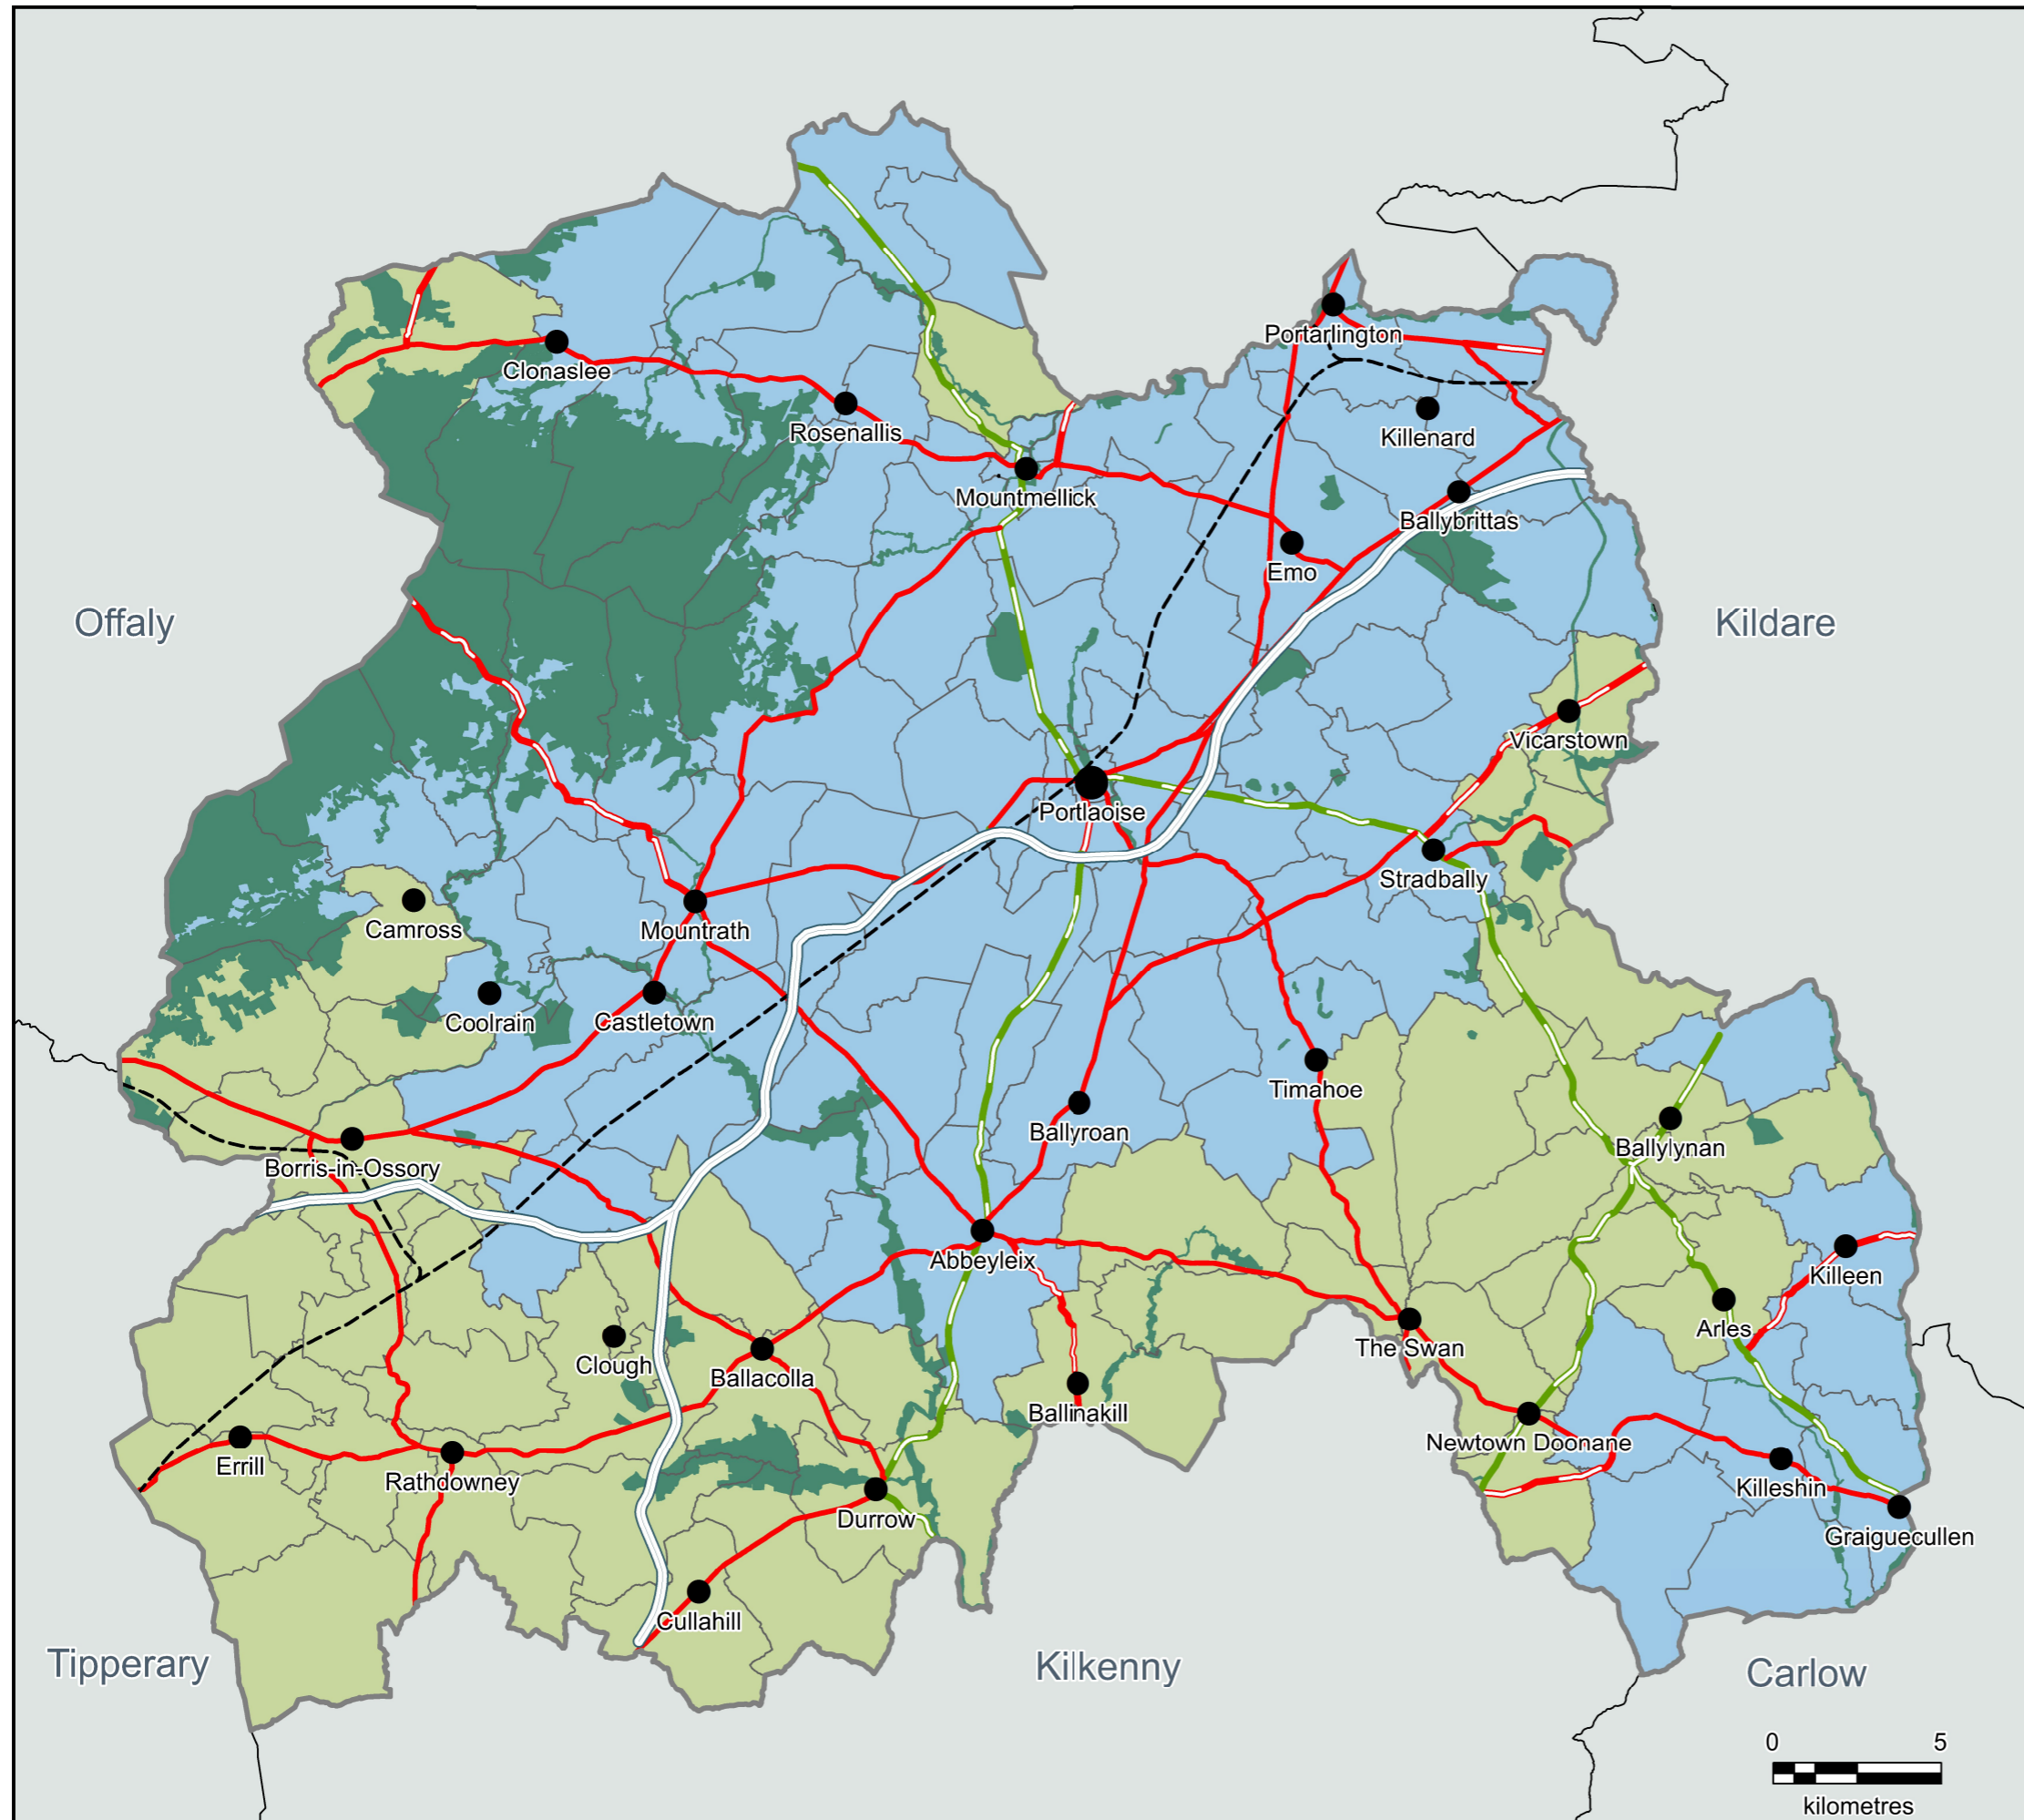

**DRAFT LAOIS COUNTY COUNCIL  
COUNTY DEVELOPMENT PLAN  
2021-2027**

**Legend:**

- Areas Under Strong Urban Influence
- Structural Weak Areas
- Areas of Sensitivity [Natura 2000 Network]
- Village
- Motorway
- National Secondary Roads
- Strategic Regional Roads
- Regional Roads
- Railway Routes
- County Boundary
- DED Boundaries

**MAP 4.1 - RURAL  
AREA DESIGNATIONS**

**LAOIS COUNTY COUNCIL  
FORWARD PLANNING SECTION**

Drawn: Bryan Scully	Checked: David O'Hara & Clíodhna Scanlon	Approved: Angela McEvoy
------------------------	--	----------------------------