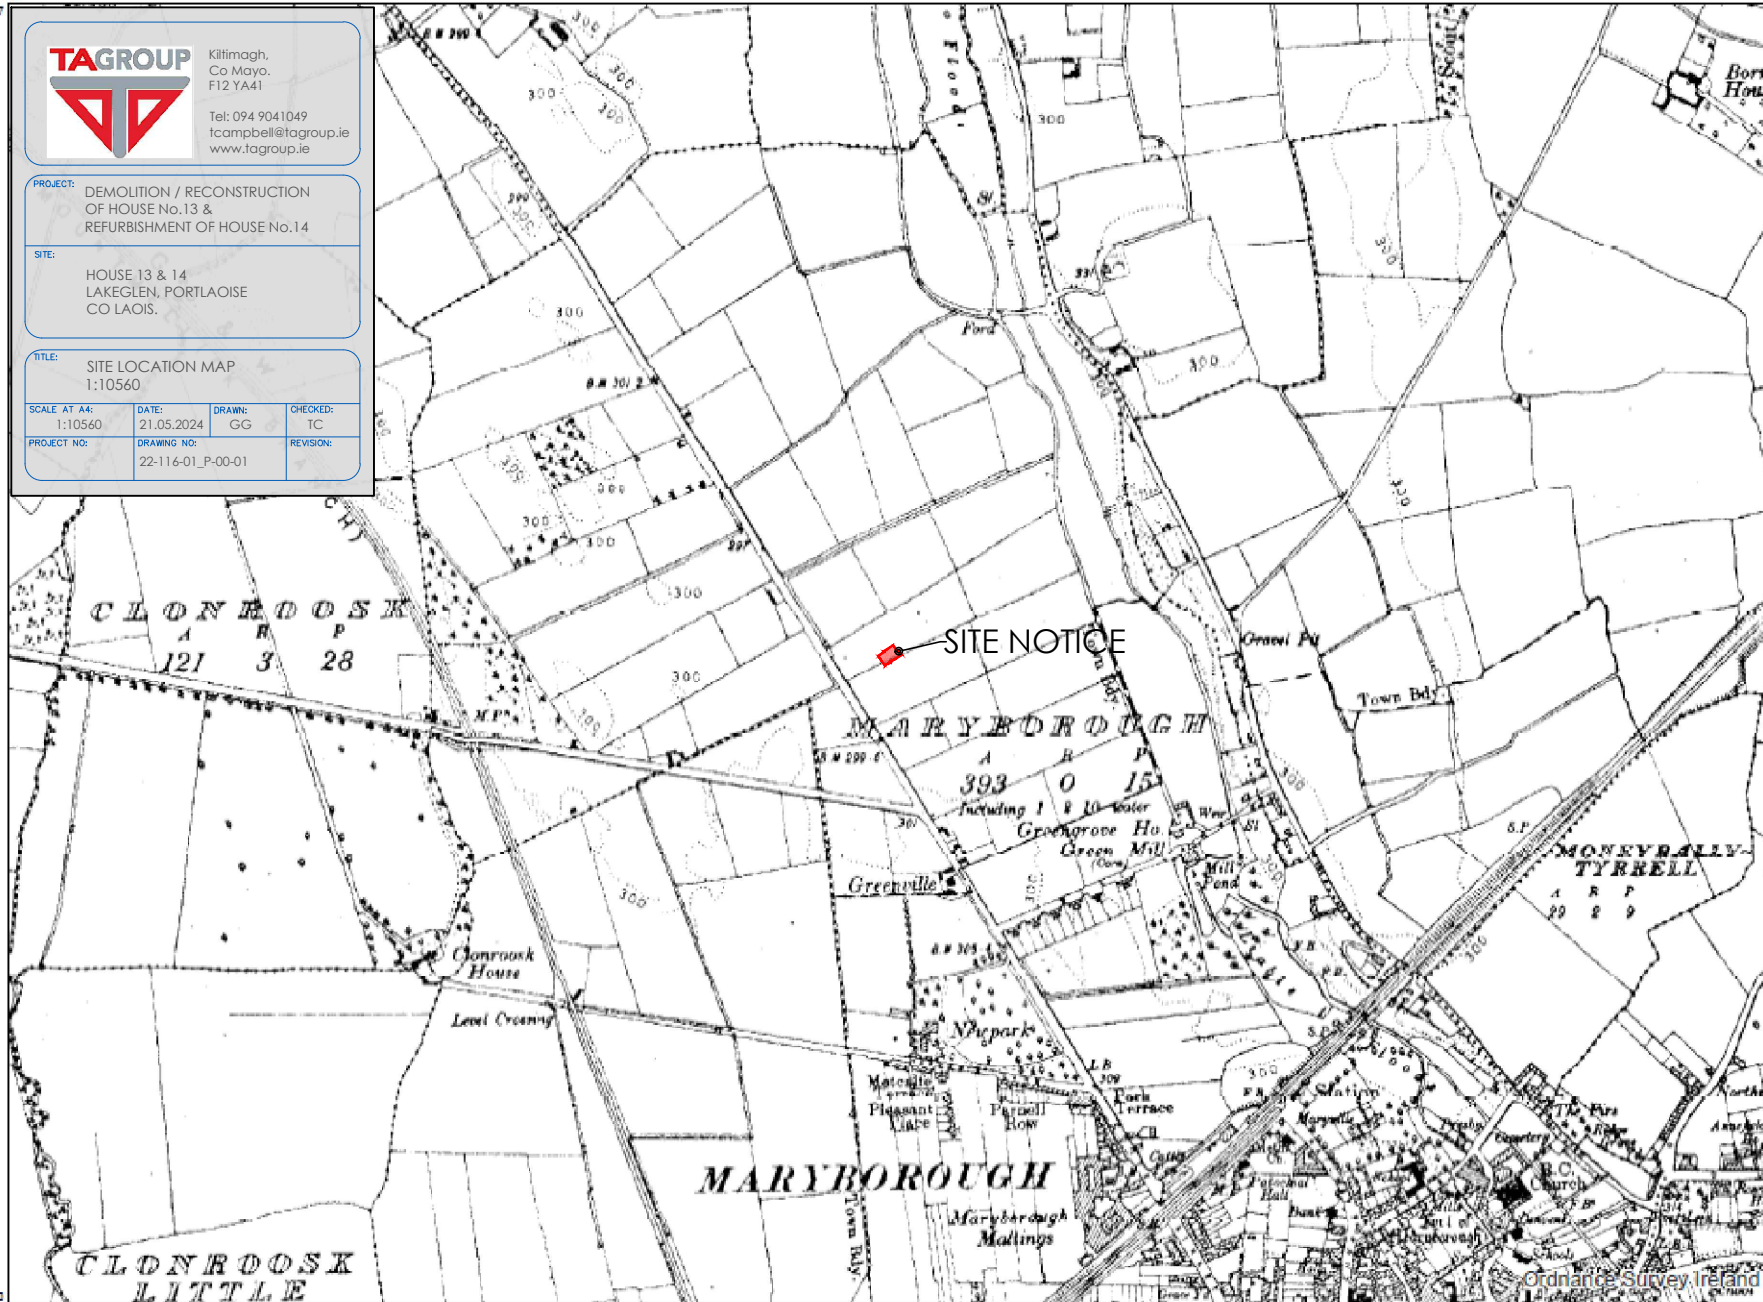

Site Location Map

Tailte Éireann

Killimogh,
Co Mayo,
F12 YA41
Tel: 094 9041049
tcampbell@tagroup.ie
www.tagroup.ie

PROJECT: DEMOLITION / RECONSTRUCTION OF HOUSE No.13 & REFURBISHMENT OF HOUSE No.14

SITE: HOUSE 13 & 14 LAKEGLEN, PORTLAOISE CO LAOIS.

TITLE: SITE LOCATION MAP 1:10560

SCALE AT A4: 1:10560	DATE: 21.05.2024	DRAWN: GG	CHECKED: TC
PROJECT NO: 22-116-01_P-00-01	DRAWING NO: 22-116-01_P-00-01	REVISION:	

CENTRE COORDINATES:
ITM 646297,699309

PUBLISHED: 21/05/2024
ORDER NO.: 50401822_1