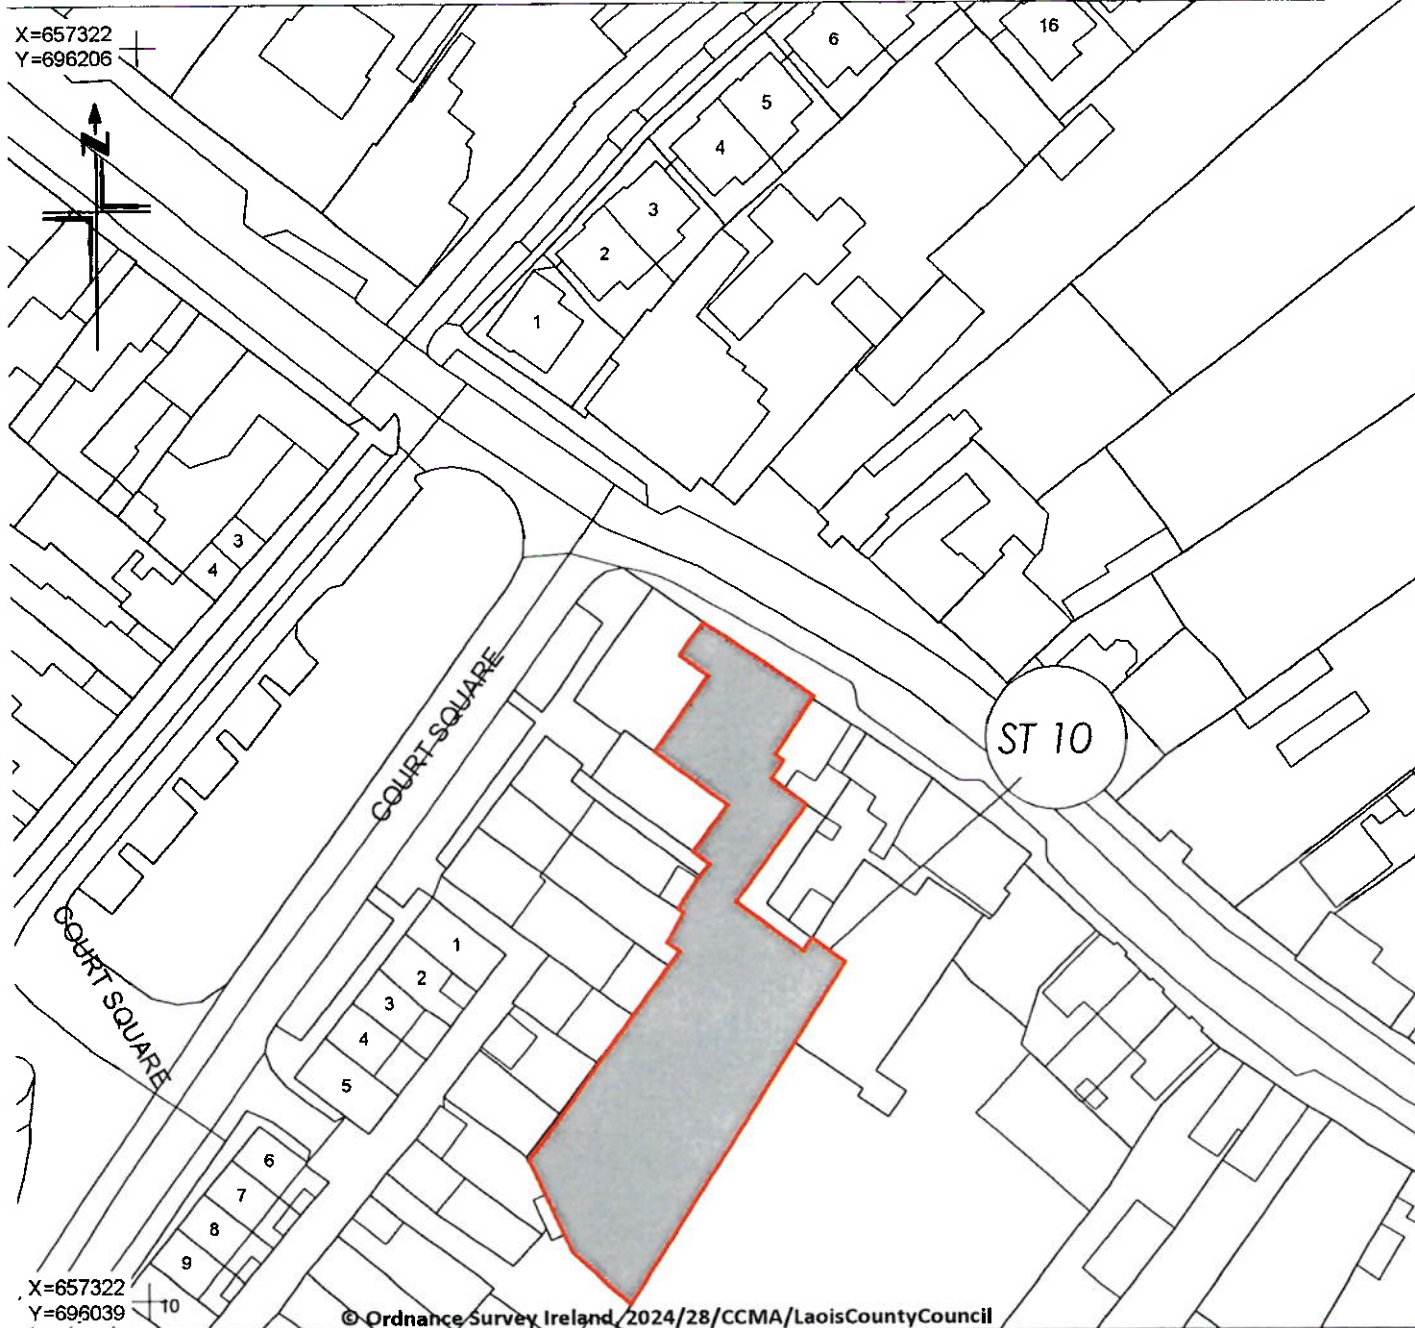

X=657322
Y=696206

X=657573
Y=696206

LAOIS COUNTY COUNCIL COMPULSORY PURCHASE ORDER

Lands Proposed to be Compulsorily Acquired by Laois County Council shown outlined in Red (Under Folio - LS25497F)

Main Street, Stradbally
 Area Within Red Boundary =1457.3 Sq.M.
 = 0.145 Hectares approx.

The boundaries shown have been taken from the registered Land Registry Map

THE OFFICIAL SEAL OF
 LAOIS COUNTY COUNCIL
 WAS AFFIXED HERETO
 THIS 6th DAY OF February 2024
 IN THE PRESENCE OF:
Parchoil mc Eog CATHAOIRLEACH
Val... COUNTY SECRETARY

DRAWING TITLE:
 Main Street,
 Stradbally , Co. Laois

Scale: 1:1000
 Drawn By: CM
 Ref: 2024-04 Sheet Size: A4
 Ref. File: CPO No. 4 of 2024

Date: 18/01/2024
 Checked By: DOH
 Drawing No.:
 CPO-LS-ST10